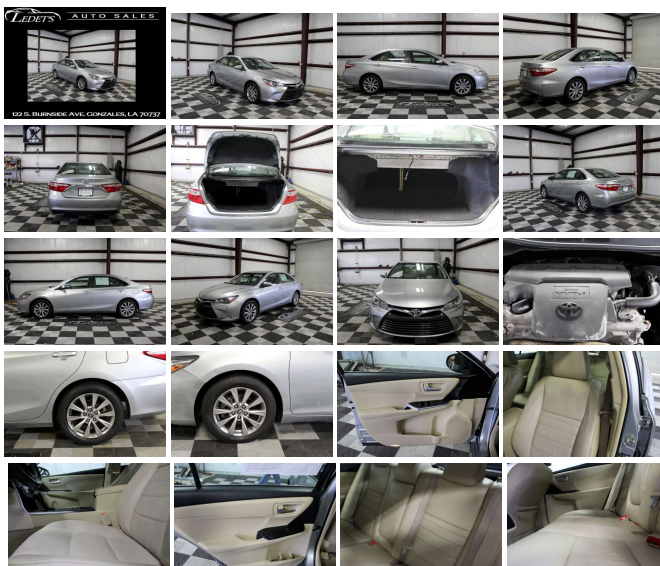

2015 Toyota Camry XLE

Call Now! 225-644-2886

View this car on our website at ledetsautos.com/7314757/ebrochure

Internet Price **$14,900**

Retail Value **$15,900**

Specifications:

Year:	2015
VIN:	4T1BF1FK1FU919931
Make:	Toyota
Stock:	919931
Model/Trim:	Camry XLE
Condition:	Pre-Owned
Body:	Sedan
Exterior:	[1J9] Celestial Silver Metallic
Engine:	2.5L I4 178hp 170ft. lbs.
Interior:	TAN
Transmission:	6-Speed Shifttable Automatic
Mileage:	115,186
Drivetrain:	Front Wheel Drive
Economy:	City 25 / Highway 35

Ledet's Auto Sales proudly services every vehicle before the sale to ensure customer satisfaction. All vehicles pass a specific multi-point inspection before it goes to our lot. We also offer a number of different warranties for our vehicles. Come by or call today to see what specials we are offering!

Step into a world of sophisticated style and proven reliability with the 2015 Toyota Camry XLE, a vehicle that not only stands the test of time but also continues to turn heads with its sleek silver exterior and plush tan interior. This meticulously crafted sedan, with a mere 115,186 miles on the odometer, is a testament to Toyota's commitment to excellence, offering a harmonious blend of comfort, performance, and efficiency that discerning drivers deeply appreciate.

Under the hood, the robust 2.5L I4 engine pumps out an impressive 178 horsepower and 170 ft-lbs of torque, ensuring a responsive and dynamic driving experience. Paired with a smooth 6-Speed Shifttable Automatic transmission, this Camry delivers both the exhilaration of manual gear selection and the ease of an automatic, allowing you to tailor your ride to your mood and the road's demands.