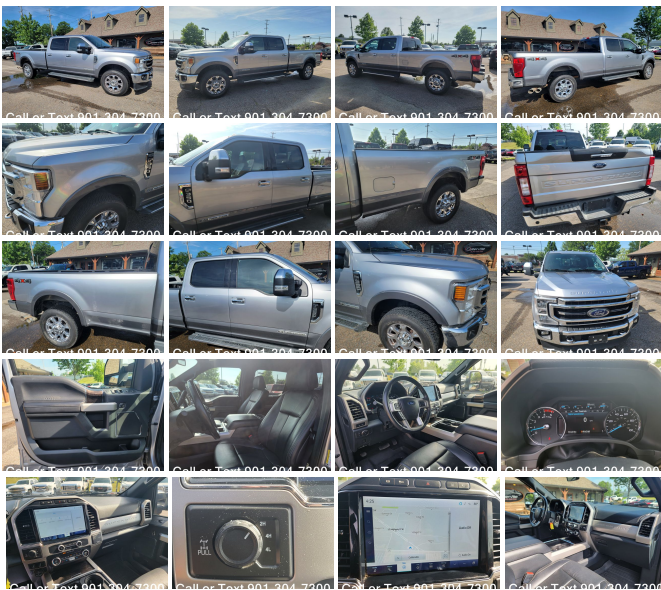

Specifications:

Year:	2022
VIN:	1FT8W3BT3NEC41717
Make:	Ford
Stock:	4618
Model/Trim:	F-350 Super Duty Lariat
Condition:	Pre-Owned
Body:	Pickup Truck
Exterior:	[JS/M7] Iconic Silver/Carbonized Gray
Engine:	Power Stroke 6.7L Biodiesel Turbo V8 475hp 1050ft. lbs.
Interior:	Black
Transmission:	10-Speed Shiftable Automatic
Mileage:	94,384
Drivetrain:	4 Wheel Drive

Memphis Truck Center @ Collierville Auto Sales offers the best selections of used cars and trucks in the Mid South, Locate conveniently @ 651 W Poplar in Collierville TN. Come see the largest selection of used diesel trucks in the area.

Multiple Financing and Warranty Options for all buyers. Call or Text 901//304//7300 today for more information.