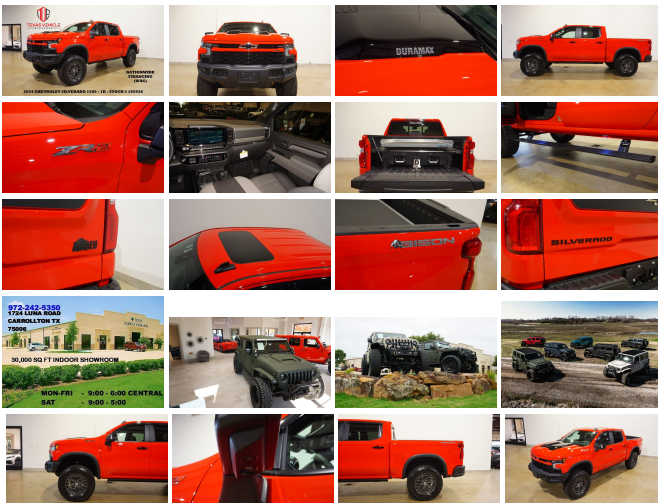

# 2024 Chevrolet Silverado 1500 ZR2 BISON EDITION 4WD DIESEL,LIFT,LOADED!

View this car on our website at [tveauto.com/7314205/ebrochure](https://tveauto.com/7314205/ebrochure)

Our Price **\$86,900**

## Specifications:

Year:	2024
VIN:	3GCUDHE89RG185936
Make:	Chevrolet
Stock:	185936
Model/Trim:	Silverado 1500 ZR2 BISON EDITION 4WD DIESEL,LIFT,LOADED!
Condition:	Pre-Owned
Body:	Pickup Truck
Exterior:	[G7C] Red Hot
Engine:	Duramax 3.0L Diesel Turbo I6 305hp 495ft. lbs.
Interior:	Jet Black/Graystone Leather
Transmission:	10-Speed Shiftable Automatic
Mileage:	1,563
Drivetrain:	4 Wheel Drive

NATION WIDE FINANCING

SUBMIT CREDIT APP [WWW.TVEAUTO.COM](https://www.tveauto.com)

OR CALL 972-242-5350

2024 CHEVROLET SILVERADO 1500 CREW CAB ZR2 BISON EDITION 4WD, 3.0L DURAMAX TURBO DIESEL I6 ENGINE, 10 SPEED AUTOMATIC TRANSMISSION, ONLY 1,563 MILES, RED HOT W/BLACK & GRAYSTONE LEATHER INTERIOR, CARFAX REPORTS 1 OWNER NO ACCIDENTS, NON-SMOKER, ZR2 BISON EDITION (\$8,440.00), TECHNOLOGY PACKAGE (\$1,970.00), REMOTE START, 2" FACTORY AEV BISON LIFT WITH 4" BDS SUSPENSION LIFT KIT WITH BDS UPPER CONTROL

---

2024 Chevrolet Silverado 1500 ZR2 BISON EDITION 4WD DIESEL,LIFT,LOADED!

Texas Vehicle Exchange - 972-242-5350 - View this car on our website at [tveauto.com/7314205/ebrochure](https://tveauto.com/7314205/ebrochure)