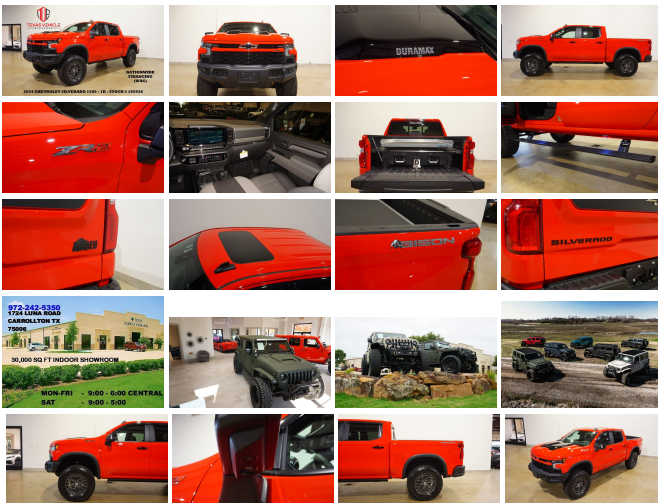

2024 Chevrolet Silverado 1500 ZR2 BISON EDITION 4WD DIESEL,LIFT,LOADED!

View this car on our website at tveauto.com/7314205/ebrochure

Our Price **\$86,900**

Specifications:

Year:	2024
VIN:	3GCUDHE89RG185936
Make:	Chevrolet
Stock:	185936
Model/Trim:	Silverado 1500 ZR2 BISON EDITION 4WD DIESEL,LIFT,LOADED!
Condition:	Pre-Owned
Body:	Pickup Truck
Exterior:	[G7C] Red Hot
Engine:	Duramax 3.0L Diesel Turbo I6 305hp 495ft. lbs.
Interior:	Jet Black/Graystone Leather
Transmission:	10-Speed Shiftable Automatic
Mileage:	1,563
Drivetrain:	4 Wheel Drive

NATION WIDE FINANCING

SUBMIT CREDIT APP [WWW.TVEAUTO.COM](https://www.tveauto.com)

OR CALL 972-242-5350

2024 CHEVROLET SILVERADO 1500 CREW CAB ZR2 BISON EDITION 4WD, 3.0L DURAMAX TURBO DIESEL I6 ENGINE, 10 SPEED AUTOMATIC TRANSMISSION, ONLY 1,563 MILES, RED HOT W/BLACK & GRAYSTONE LEATHER INTERIOR, CARFAX REPORTS 1 OWNER NO ACCIDENTS, NON-SMOKER, ZR2 BISON EDITION (\$8,440.00), TECHNOLOGY PACKAGE (\$1,970.00), REMOTE START, 2" FACTORY AEV BISON LIFT WITH 4" BDS SUSPENSION LIFT KIT WITH BDS UPPER CONTROL

2024 Chevrolet Silverado 1500 ZR2 BISON EDITION 4WD DIESEL,LIFT,LOADED!

Texas Vehicle Exchange - 972-242-5350 - View this car on our website at tveauto.com/7314205/ebrochure

Vehicle History Report : as Of 07/21/2024