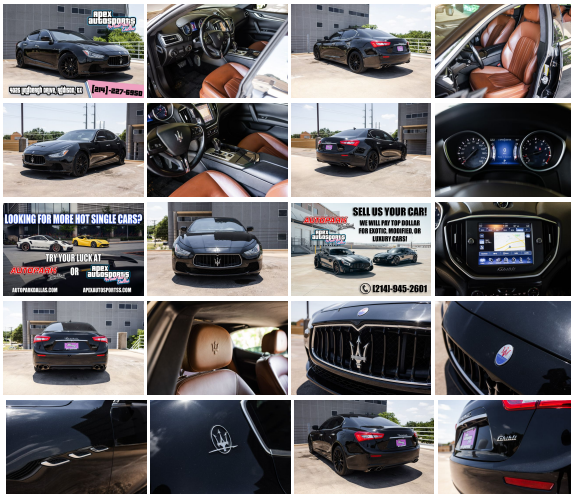

2015 Maserati Ghibli

View this car on our website at apexautosportss.com/7314186/ebrochure

Our Price **\$17,995**

Specifications:

Year:	2015
VIN:	ZAM57XSA6F1151844
Make:	Maserati
Stock:	1214
Model/Trim:	Ghibli
Condition:	Pre-Owned
Body:	Sedan
Exterior:	[815] Nero Ribelle
Engine:	3.0L Twin Turbo V6 345hp 369ft. lbs.
Interior:	Black Leather
Transmission:	8-Speed Shiftable Automatic
Mileage:	70,337
Drivetrain:	Rear Wheel Drive
Economy:	City 15 / Highway 25

Apex AutoSports is thrilled to offer you this elegant 2015 Maserati Ghibli! Super clean and a Maserati! What else could you ask for? Come check out this nice example of a 2015 Maserati Ghibli!

2015 Maserati Ghibli

Black Exterior

Brown Leather Interior

3.0L Twin Turbo V6 345HP

Navigation

Bluetooth

Push to Start

Dual Climate Control

Freshly Serviced