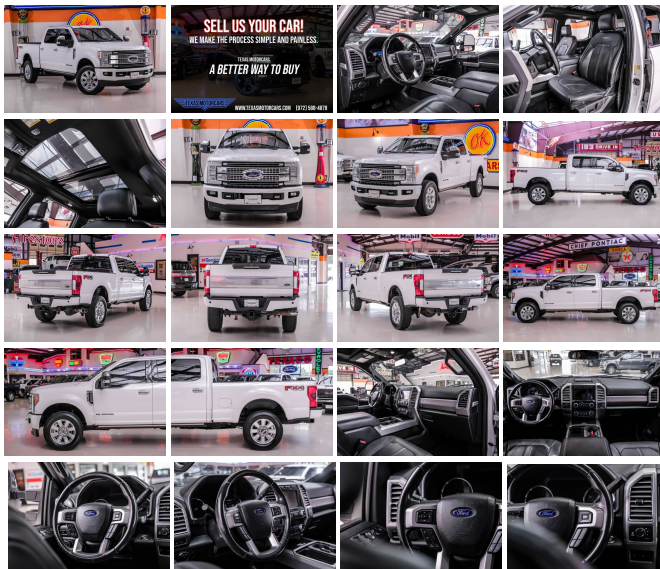

## Specifications:

<b>Year:</b>	2017
<b>VIN:</b>	1FT8W3BT2HEB90019
<b>Make:</b>	Ford
<b>Stock:</b>	B90019
<b>Model/Trim:</b>	F-350 Super Duty Platinum 4x4
<b>Condition:</b>	Pre-Owned
<b>Body:</b>	Pickup Truck
<b>Exterior:</b>	[UG] White Platinum Metallic Tri-Coat
<b>Engine:</b>	Power Stroke 6.7L Biodiesel Turbo V8 440hp 925ft. lbs.
<b>Interior:</b>	Black Leather
<b>Transmission:</b>	6-Speed Shiftable Automatic
<b>Mileage:</b>	134,012
<b>Drivetrain:</b>	4 Wheel Drive