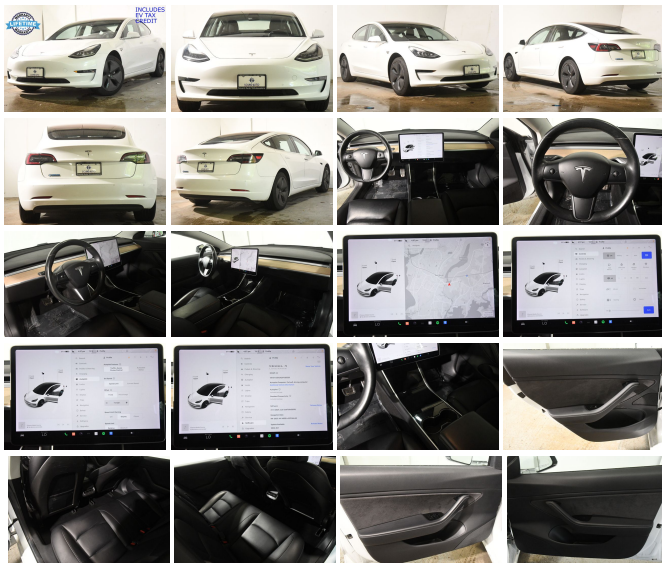

2018 Tesla Model 3 Long Range

View this car on our website at soundautowholesalers.com/7314078/ebrochure

No-Haggle Price **\$19,995**

Specifications:

Year:	2018
VIN:	5YJ3E1EA2JF026320
Make:	Tesla
Stock:	6357
Model/Trim:	Model 3 Long Range
Condition:	Pre-Owned
Body:	Sedan
Exterior:	[PPSW] Pearl White Multi-Coat
Engine:	Electric 258hp 317ft. lbs.
Interior:	Black Leather
Transmission:	1-Speed Direct-Drive Automatic
Mileage:	60,624
Drivetrain:	Rear Wheel Drive
Economy:	City 136 / Highway 123

Step into the future with the exquisite 2018 Tesla Model 3 Long Range, a paragon of electric innovation and sophisticated design. With a mere 60,624 miles on the odometer, this pristine white marvel is poised to deliver an exhilarating driving experience, wrapped in the luxury of a black leather interior that speaks volumes of its premium quality.

Let's talk performance—under the hood lies not an engine, but a revolution: an electric powerhouse generating an impressive 258 horsepower and 317 ft-lbs of torque. This translates to instant acceleration and a smooth, silent ride that's as thrilling as it is efficient. The 1-Speed Direct-Drive Automatic transmission ensures seamless power delivery, making every journey an effortless glide.

Step inside and be greeted by an oasis of technology and comfort. The expansive 15-inch infotainment screen is your command center, providing intuitive navigation and entertainment at your fingertips. The touch screen display is as responsive as it is beautiful, ensuring that every command is just a touch away. Automatic climate control maintains the perfect cabin temperature, ensuring you and your passengers are comfortable in any weather.