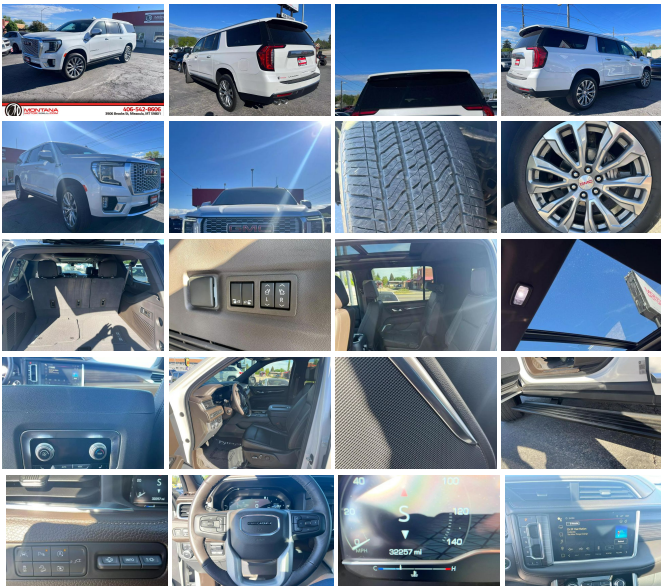

2022 GMC Yukon XL Denali

View this car on our website at montanamotormall.com/7314075/ebrochure

Our Price **\$69,995**

Specifications:

Year:	2022
VIN:	1GKS2JKL7NR173358
Make:	GMC
Stock:	173358
Model/Trim:	Yukon XL Denali
Condition:	Pre-Owned
Body:	SUV
Exterior:	White
Engine:	EcoTec3 6.2L V8 420hp 460ft. lbs.
Interior:	Black
Transmission:	10-Speed Shiftable Automatic
Mileage:	32,287
Drivetrain:	4 Wheel Drive
Economy:	City 14 / Highway 19

Vehicle Runs Well, Smooth ride, Must test drive, Arctic cold a/c, Fully Loaded, Drives great

2022 GMC Yukon XL Denali

Montana Motor Mall - 406-542-8606 - View this car on our website at montanamotormall.com/7314075/ebrochure

Exterior

- Active grille shutters- Body side moldings: chrome
- Door handle color: body-color with chrome accents- Front bumper color: body-color
- Mirror color: body-color- Rear spoiler: roofline- Running boards
- Daytime running lights: LED- Exterior entry lights: approach lamps- Front fog lights: LED
- Taillights: LED- Side mirror adjustments: power- Side mirrors: driver side auto-dimming
- Roof rails: chrome- Spare wheel type: steel- Tire Pressure Monitoring System
- Wheels: painted aluminum alloy- Front wipers: rain sensing
- Laminated glass: acoustic windshield- Liftgate window: manual flip-up
- Power windows: safety reverse- Rear privacy glass- Rear wiper: intermittent
- Solar-tinted glass- Window defogger: rear