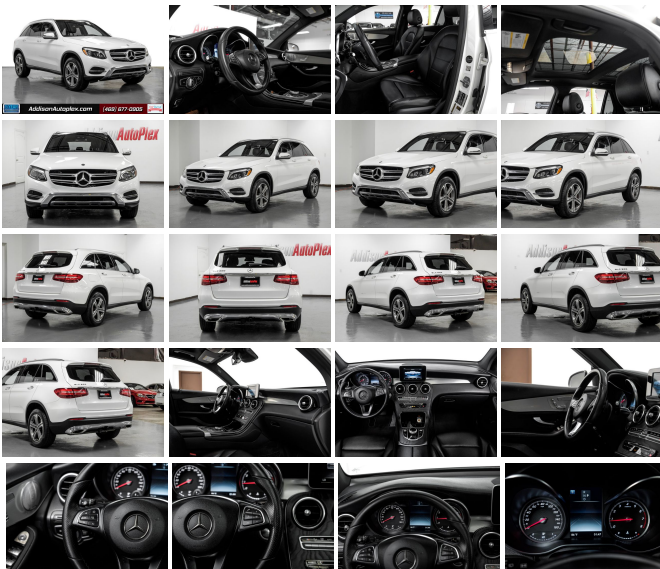

The exterior of the GLC 300 exudes sophistication and class. The white paint reflects the sun's rays with a pearlescent glow, signifying a level of care and maintenance that only a cherished vehicle can boast. Its sleek lines and bold stance are a testament to the timeless design ethos of Mercedes-Benz, a brand that has rightfully earned Kelley Blue Book's Brand Image Awards for the Most Refined Luxury Brand.

Slide into the sumptuous tan leatherette interior, and you're immediately enveloped in a cocoon of comfort and luxury. The seats, meticulously crafted to provide support and relaxation, are a testament to the brand's commitment to quality and craftsmanship. The spacious cabin is not only a haven of comfort but also a command center for the modern driver, with intuitive controls and state-of-the-art technology at your fingertips.

At the heart of this automotive masterpiece lies a potent 2.0L Turbo I4 engine, delivering a robust 241 horsepower and 273 ft. lbs. of torque. This powerplant is a marvel of engineering, offering a seamless blend of performance and efficiency. Paired with a 9-Speed Shiftable Automatic transmission, the GLC 300 provides a driving experience that is both exhilarating and smooth, with gear shifts so refined they're almost imperceptible.

The manufacturer options and packages on this GLC 300 enhance the vehicle's luxury and convenience, ensuring that every journey is as