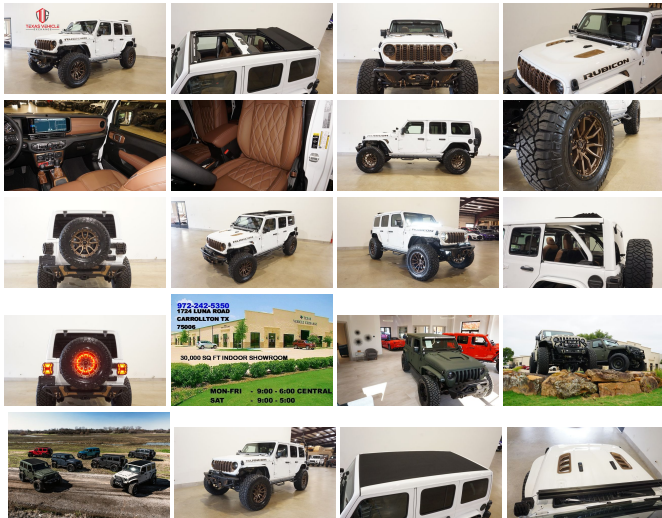

# 2024 Jeep Wrangler Unlimited Rubicon 4X4 SKY TOP,LIFTED,BUMPERS,LED'S

View this car on our website at [tveauto.com/7313908/ebrochure](https://tveauto.com/7313908/ebrochure)

Our Price **\$99,900**

## Specifications:

<b>Year:</b>	2024
<b>VIN:</b>	1C4PJXFG7RW169161
<b>Make:</b>	Jeep
<b>Stock:</b>	169161
<b>Model/Trim:</b>	Wrangler Unlimited Rubicon 4X4 SKY TOP,LIFTED,BUMPERS,LED'S
<b>Condition:</b>	Pre-Owned
<b>Body:</b>	SUV
<b>Exterior:</b>	[PW7] Bright White Clear Coat
<b>Engine:</b>	3.6L V6 285hp 260ft. lbs.
<b>Interior:</b>	Brown Leather
<b>Transmission:</b>	8-Speed Shiftable Automatic
<b>Mileage:</b>	165
<b>Drivetrain:</b>	4 Wheel Drive
<b>Economy:</b>	City 16 / Highway 22