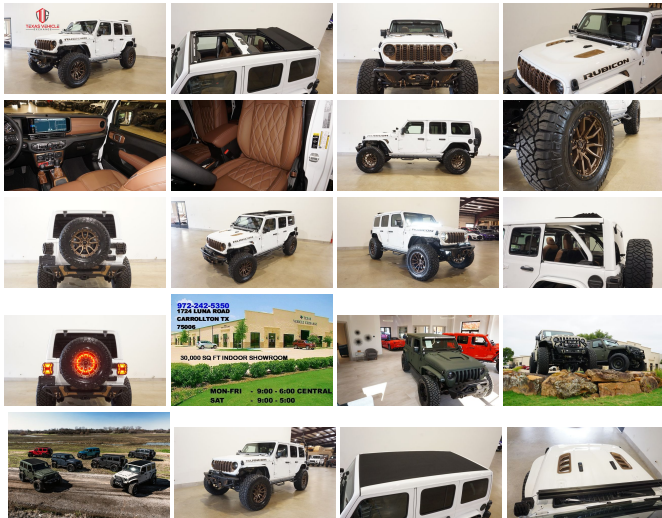

# 2024 Jeep Wrangler Unlimited Rubicon 4X4 SKY TOP,LIFTED,BUMPERS,LED'S

View this car on our website at [tveauto.com/7313908/ebrochure](https://tveauto.com/7313908/ebrochure)

Our Price **\$99,900**

## Specifications:

<b>Year:</b>	2024
<b>VIN:</b>	1C4PJXFG7RW169161
<b>Make:</b>	Jeep
<b>Stock:</b>	169161
<b>Model/Trim:</b>	Wrangler Unlimited Rubicon 4X4 SKY TOP,LIFTED,BUMPERS,LED'S
<b>Condition:</b>	Pre-Owned
<b>Body:</b>	SUV
<b>Exterior:</b>	[PW7] Bright White Clear Coat
<b>Engine:</b>	3.6L V6 285hp 260ft. lbs.
<b>Interior:</b>	Brown Leather
<b>Transmission:</b>	8-Speed Shifttable Automatic
<b>Mileage:</b>	165
<b>Drivetrain:</b>	4 Wheel Drive
<b>Economy:</b>	City 16 / Highway 22