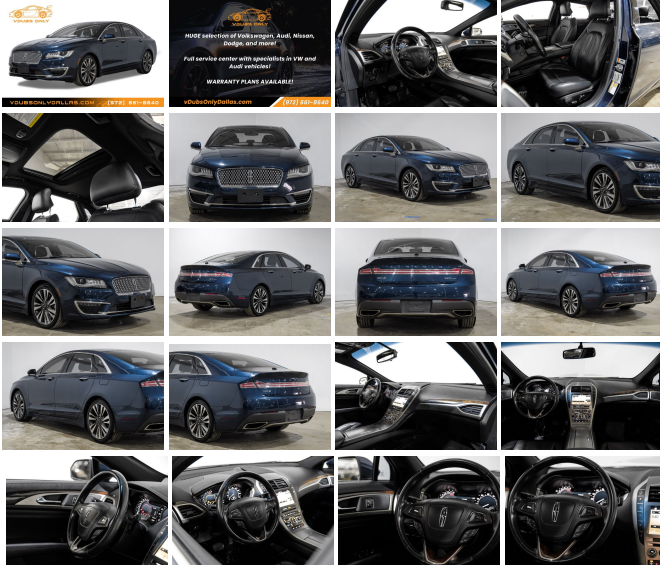

Specifications:

Year: 2017
VIN: 3LN6L5FC9HR643924
Make: Lincoln
Stock: 643924
Model/Trim: MKZ Reserve
Condition: Pre-Owned
Body: Sedan
Exterior: Blue
Engine: 3.0L Twin Turbo V6 400hp 400ft. lbs.
Interior: Black
Transmission: 6-Speed Shiftable Automatic
Mileage: 47,305
Drivetrain: All Wheel Drive
Economy: City 17 / Highway 26

2017 LINCOLN MKZ

Dual Exhaust, Park Assist, Navigation, Backup Camera, Sunroof, Heated/Cooled Seats, Steering Wheel Controls, Bluetooth Technology, Hands-Free Communication, Dual Climate Control, Satellite Radio, AM/FM Radio, CD Player, Power Memory Seats, Power Windows/Locks, Power Mirrors, External Temperature, Compass, Keyless Entry, and much more!

***

Come see our indoor showroom in Dallas with 100+ carefully selected luxury vehicles from Volkswagen, Audi, and more! We also have a service department, which offers expert service on VW & Audi vehicles.

We Are Your DFW Premier Used & Pre Owned Dealer Near Dallas, Plano, Frisco, McKinney, Addison, Richardson, Irving, Grand Prairie, Arlington, and other surrounding cities.

We offer financing for any type of credit and first time buyers. We take trade-ins, and offer world-wide shipping, extended warranties, and installation of additional desired items. We welcome third party inspections!

vDUBSONLYDALLAS.COM (972) 661-8640