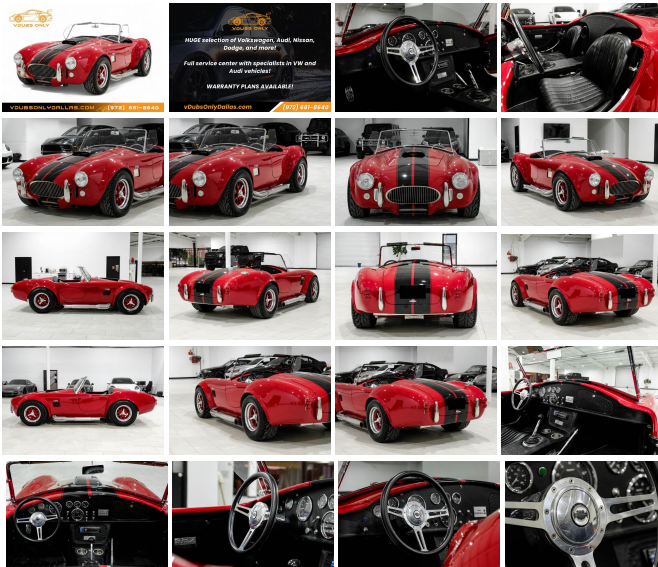

The heart of this 1966 Shelby Cobra is its awe-inspiring 427 engine, a powerplant that has become synonymous with American muscle. It's an engine that doesn't just perform; it roars to life with a symphony of power that resonates through the very core of your being. This isn't just driving; it's an experience that ignites the senses and demands the attention of everyone within earshot.

While the list of manufacturer options and packages remains as enigmatic as the car itself, it's clear that this Shelby Cobra 427 Roadster doesn't need to rely on bells and whistles. Its allure comes from its raw, unadulterated power, its pure racing lineage, and the undeniable fact that it represents a pivotal moment in automotive history.

Imagine yourself behind the wheel, the wind in your hair as you navigate winding roads with the precision and agility that only a Shelby Cobra can offer. Feel the responsive feedback through the steering wheel as you command this roadster to dance to your tune, hugging curves and rocketing down straights in a way that only a car of this caliber can.

VDUBSONLYDALLAS.COM [972] 661-8640