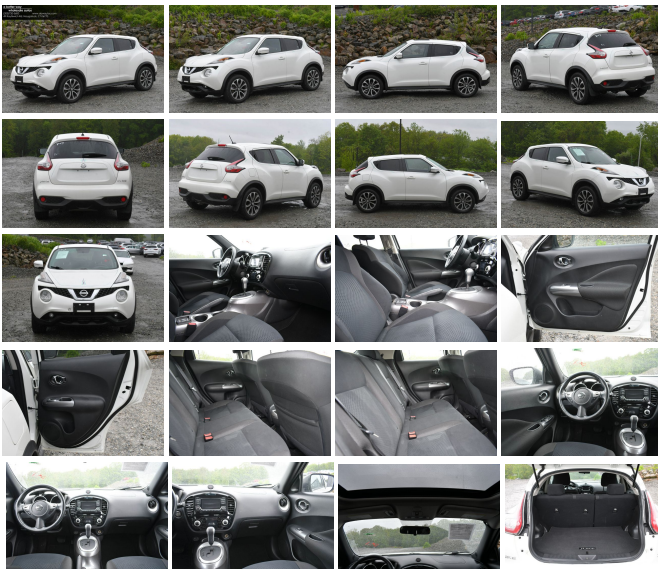

2017 Nissan JUKE SV

View this car on our website at abwautos.com/7313673/ebrochure

Our Price **\$13,995**

Specifications:

Year:	2017
VIN:	JN8AF5MV0HT750843
Make:	Nissan
Stock:	750843A
Model/Trim:	JUKE SV
Condition:	Pre-Owned
Body:	Wagon
Exterior:	[QAB] Pearl White
Engine:	1.6L Turbo I4 188hp 177ft. lbs.
Interior:	Black Cloth
Transmission:	Automatic
Mileage:	45,700
Drivetrain:	All Wheel Drive
Economy:	City 26 / Highway 30

- Pristine 2017 Nissan JUKE SV with only 45,700 miles
- Dazzling Pearl White exterior paired with a stylish black cloth interior
- Peppy 1.6L Turbo engine offering a spirited 188hp for an exhilarating drive
- Fully equipped with premium features including heated seats, automatic climate control, and a rearview camera
- Awarded for its outstanding resale value and fuel efficiency by Kelley Blue Book

Dive into the world of dynamic driving with the 2017 Nissan JUKE SV, a vehicle that combines sporty performance with practical features, all wrapped up in a sleek Pearl White package. With just 45,700 miles on the odometer, this compact SUV is eager to hit the road with its new owner.

As you push the start button, the 1.6L Turbo I4 engine comes to life, delivering a robust 188 horsepower and 177 ft-lbs of torque. The seamless automatic transmission guarantees that you have smooth acceleration at your fingertips, making for an engaging and responsive ride. Whether you're navigating city streets or cruising on the highway, the JUKE SV's lively performance and nimble handling will put a smile on your face.