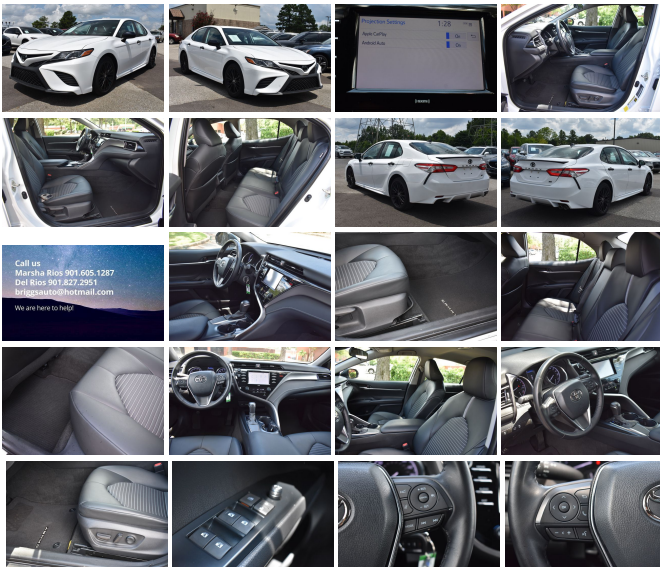

# 2020 Toyota Camry SE Nightshade

**Bo Briggs**

View this car on our website at [memphiscarsmart.com/7313516/ebrochure](http://memphiscarsmart.com/7313516/ebrochure)

Our Price **\$24,990**

## Specifications:

**Year:** 2020  
**VIN:** 4T1G11AK8LU341267  
**Make:** Toyota  
**Model/Trim:** Camry SE Nightshade  
**Condition:** Pre-Owned  
**Body:** Sedan  
**Exterior:** [040] Super White  
**Engine:** 2.5L I4 203hp 184ft. lbs.  
**Interior:** Black Leatherette  
**Transmission:** 8-Speed Automatic w/Sequential Shift Mode  
**Mileage:** 42,578  
**Drivetrain:** Front Wheel Drive  
**Economy:** City 28 / Highway 39

PLEASE CALL MARSHA  
901.605.1287 OR DEL RIOS  
901.827.2951.

2020 CAMRY SE NIGHTSHADE EDITION, BLUE TOOTH TECH, REAR BACK UP CAMERA, LANE DEPARTURE. THIS IS A BRAND NEW TRADE. SEE MORE PICTURES AND A FREE CARFAX AT OUR WEBSITE MEMPHISCARSMART.COM. REMEMBER JESUS LOVES YOU, GO TO CHURCH.