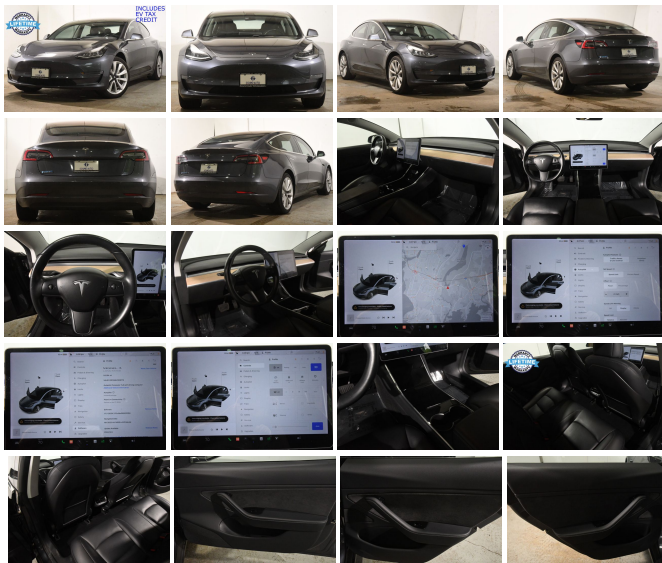

2018 Tesla Model 3 Long Range

View this car on our website at soundautowholesalers.com/7313444/ebrochure

No-Haggle Price **\$20,995**

Specifications:

Year:	2018
VIN:	5YJ3E1EA8JF026712
Make:	Tesla
Stock:	6352
Model/Trim:	Model 3 Long Range
Condition:	Pre-Owned
Body:	Sedan
Exterior:	[PMNG] Midnight Silver Metallic
Engine:	Electric 258hp 317ft. lbs.
Interior:	Black Leather
Transmission:	1-Speed Direct-Drive Automatic
Mileage:	54,158
Drivetrain:	Rear Wheel Drive
Economy:	City 136 / Highway 123

Step into the future with the cutting-edge 2018 Tesla Model 3 Long Range, a symphony of technology and design that promises to redefine your driving experience. With zero miles on the odometer, this pristine vehicle is a blank canvas waiting for you to leave your mark on the road.

At the heart of this electric marvel lies a powerful 258hp motor that produces a staggering 317ft. lbs. of torque, instantly available from a standstill, thanks to the 1-Speed Direct-Drive Automatic transmission. This translates to exhilarating acceleration and a whisper-quiet ride that has to be experienced to be believed.

that your Model 3 is ready to go when you are.

The expansive 15-inch infotainment screen is your command center, offering intuitive navigation and entertainment options at your fingertips. Whether you're plotting your route or setting the mood with your favorite tunes, the touch screen display is your gateway to a tailored driving experience.