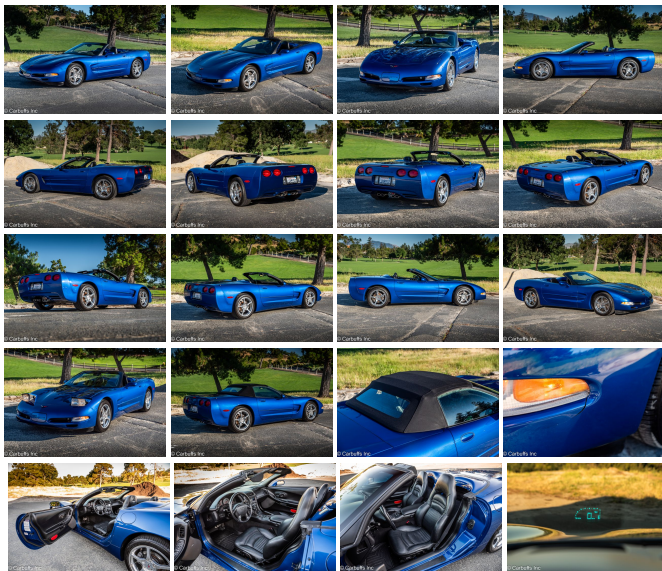

2002 Chevrolet Corvette Convertible

View this car on our website at carbuffs.com/7313348/ebrochure

© Carbuffs Inc

Our Price **\$22,950**

Specifications:

Year:	2002
VIN:	1G1YY32G125109914
Make:	Chevrolet
Model/Trim:	Corvette Convertible
Condition:	Pre-Owned
Body:	Convertible
Exterior:	[21] Electron Blue Metallic
Engine:	5L NA V8 overhead valves (OHV) 16V
Interior:	Black Leather
Transmission:	4-Speed Automatic
Mileage:	26,650
Drivetrain:	Rear Wheel Drive
Economy:	City 16 / Highway 22950

Only 26k miles! Excellent color combination of electron blue metallic exterior with a black top and black leather interior. Smooth and powerful LS1 V8 engine with 350hp and an automatic transmission with overdrive.

Runs and drives excellent. Senior owned. Clean California title and Carfax report. Ready for topless fun!!

Our Location :

2002 Chevrolet Corvette Convertible
Carbuffs - (925) 671-2010 - View this car on our website at carbuffs.com/7313348/ebrochure