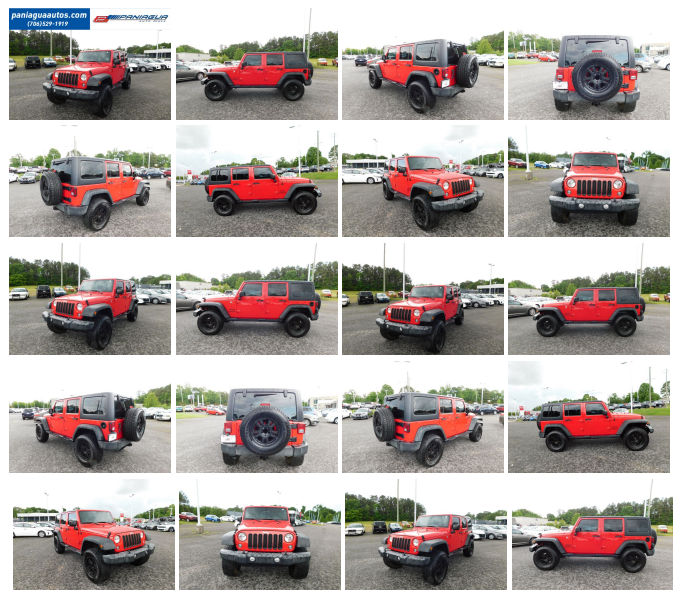

2016 Jeep Wrangler Unlimited Sport S

View this car on our website at paniaguaautos.com/7313337/ebrochure

Our Price **\$18,900**

Specifications:

Year:	2016
VIN:	1C4BJWDG0GL154975
Make:	Jeep
Stock:	11470
Model/Trim:	Wrangler Unlimited Sport S
Condition:	Pre-Owned
Body:	SUV
Exterior:	Red
Engine:	3.6L V6 285hp 260ft. lbs.
Interior:	Black Cloth
Transmission:	6-Speed Manual
Mileage:	100,758
Drivetrain:	4 Wheel Drive
Economy:	City 16 / Highway 21

2016 JEEP WRANGLER UNLIMITED SPORT 3.6L V6 MANUAL TRANSMISSION CLOTH INTERIOR MANUAL WINDOWS AND LOCKS HARDTOP STOP BY TODAY AND ASK FOR A TEST DRIVE WE HAVE THE BEST DEALS OF THE SEASON COME SEE US SOON