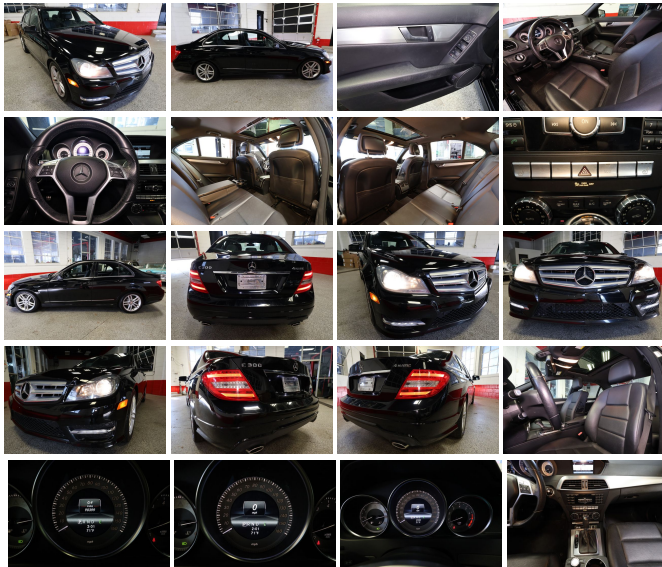

2013 Mercedes C-300 4-MATIC, RELIABLE, SAFE, GREAT GAS MILEAGE,

View this car on our website at automotion.autorevo.com/7313320/ebrochure

Our Price **\$12,995**

Specifications:

Year:	2013
VIN:	WDDGF8AB5DA837098
Make:	Mercedes C-300 4-MATIC,
Stock:	AM217098
Model/Trim:	RELIABLE, SAFE, GREAT GAS MILEAGE,
Condition:	Pre-Owned
Body:	Sedan
Exterior:	[040] Black
Engine:	3.5L V6 248hp 251ft. lbs.
Interior:	Black Leatherette
Transmission:	7-Speed Shifttable Automatic
Mileage:	90,367
Drivetrain:	All Wheel Drive

SUPER RELIABLE AND EFECIENT C-300. ALL WHEEL DRIVE FOR WINTER PROOF TRANSPORTATION, COMFORTABLE AND SAFE, AND THE LEAST EXPENSIVE MERCEDES TO OWN. THIS ONE HAS THE POWER MOONROOF, BLUETOOTH, HEATED SEATING, AND MORE. PRICED TO GO FAST.

AUTOMOTION HAS ALL YOUR NEEDS COVERED, FROM EASY FINANCING OPTIONS TO EXCELLENT WARRANTIES, AND WE TAKE TRADES. YOU CAN IN FACT, GET THIS BEAUTIFUL C-300 AND A 4-YEAR, UNLIMITED MILEAGE EXCELLENT WARRANTY (WITH DAY-ONE COVERAGE, INCLUDING COVERAGE FOR SEALS AND GASKETS, AIR CONDITIONING, FUEL SYSTEM, ELECTRICAL, DRIVE AXLES AND MORE.), ALL FOR ONLY \$15,975.00!!~ CALL ME AT 952-303-1411 FOR DETAILS.

- Air filtration: active charcoal- Front air conditioning: automatic climate control
- Front air conditioning zones: dual- Center console trim: alloy- Door trim: alloy
- Floor mat material: carpet- Interior accents: wood- Shift knob trim: leather
- Steering wheel trim: leather- Ambient lighting- Cruise control
- Multi-function remote: keyless entry- Power outlet(s): 12V front
- Power steering: variable/speed-proportional- Rearview mirror: auto-dimming
- Steering wheel: tilt and telescopic- Clock- Compass- Digital odometer
- External temperature display- Multi-function display- Trip odometer
- Driver seat power adjustments: 8- Front seat type: sport bucket
- Passenger seat power adjustments: 8- Rear seat type: 60-40 split bench
- Upholstery: leatherette