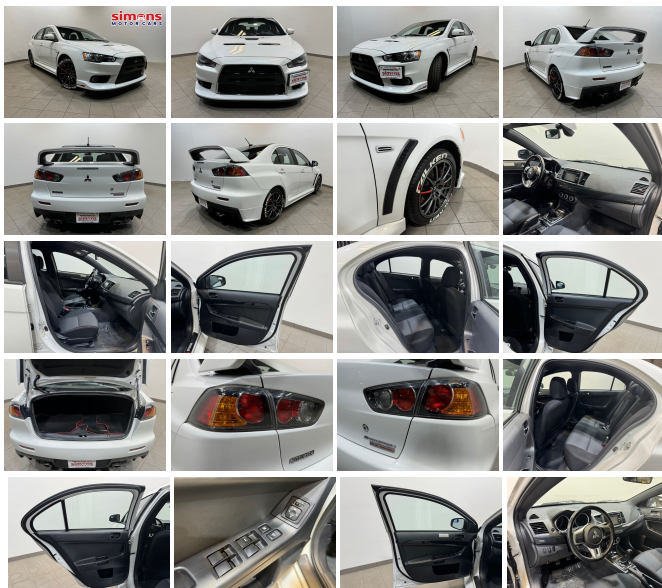

2015 Mitsubishi Lancer Evolution Final Edition

View this car on our website at inventory.simonsmotorcars.com/7313067/ebrochure

Our Price **$34,995**

Specifications:

Year:	2015
VIN:	JA32W7FV6FU028243
Make:	Mitsubishi
Stock:	13140F
Model/Trim:	Lancer Evolution Final Edition
Condition:	Pre-Owned
Body:	Sedan
Exterior:	WHITE
Engine:	2.0L Turbo I4 303hp 305ft. lbs.
Interior:	Black
Transmission:	5-Speed Manual
Mileage:	32,723
Drivetrain:	All Wheel Drive
Economy:	City 17 / Highway 23

2015 Mitsubishi Lancer Evolution Final Edition - A Rare Gem with Rally-Bred Pedigree

Unleash the pure adrenaline rush and embrace the thrill of driving with this impeccable 2015 Mitsubishi Lancer Evolution Final Edition. With a mere 32,723 miles on the odometer, this automotive masterpiece is a rare find, boasting a pristine white exterior that exudes a sense of power and precision. The sleek and sporty stance of this iconic machine is sure to turn heads and set pulses racing.

Step inside to the cockpit where functionality meets sporty elegance; the interior is adorned with black finishes that create a sophisticated atmosphere for the driver and passengers alike. While the exact material is unknown, one thing is certain: it's designed to cater to those who appreciate a blend of comfort and performance.