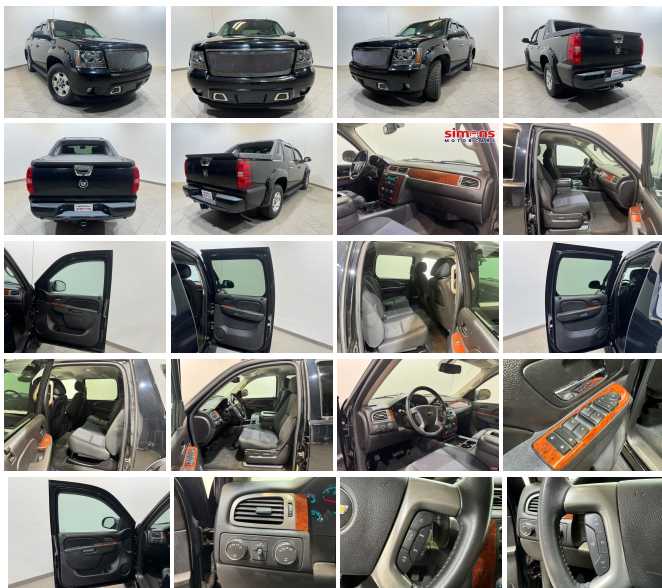

2012 Chevrolet Avalanche LS

View this car on our website at inventory.simonsmotorcars.com/7313066/ebrochure

Our Price **\$15,495**

Specifications:

Year:	2012
VIN:	3GNTKEE7XCG146360
Make:	Chevrolet
Stock:	13127
Model/Trim:	Avalanche LS
Condition:	Pre-Owned
Body:	Pickup Truck
Exterior:	BLACK
Engine:	Vortec Aluminum Block 5.3L Flex Fuel V8 320hp 335ft. lbs.
Transmission:	6-Speed Shiftable Automatic
Mileage:	84,863
Drivetrain:	4 Wheel Drive
Economy:	City 11 / Highway 16

Step into the world of robust performance and unparalleled versatility with the 2012 Chevrolet Avalanche LS, a true masterpiece of automotive engineering that's ready to redefine your driving experience. With a mere 84,863 miles on the odometer, this exquisite machine is just getting started on its journey to deliver power, comfort, and reliability.

Dressed to impress in a sleek black exterior, this Avalanche is a statement of sophistication on wheels. It's not just a vehicle; it's a commanding presence on the road that turns heads and commands respect. The Vortec Aluminum Block 5.3L Flex Fuel V8 engine lies at the heart of this beast, pumping out an impressive 320 horsepower and 335 ft-lbs of torque. This powerhouse is paired with a smooth-shifting 6-Speed Shiftable Automatic transmission that provides both seamless acceleration and the flexibility to take control when you crave a more hands-on driving experience.

Take the first step towards owning this pinnacle of automotive craftsmanship. Visit us and witness firsthand the allure of the 2012 Chevrolet Avalanche LS. But be warned, once you experience the power and poise of this stunning vehicle, there's no turning back. You'll be compelled to drive it home – not just for the journey it promises, but for the countless adventures that await. Your new chapter begins with the turn of a key. Embrace it.