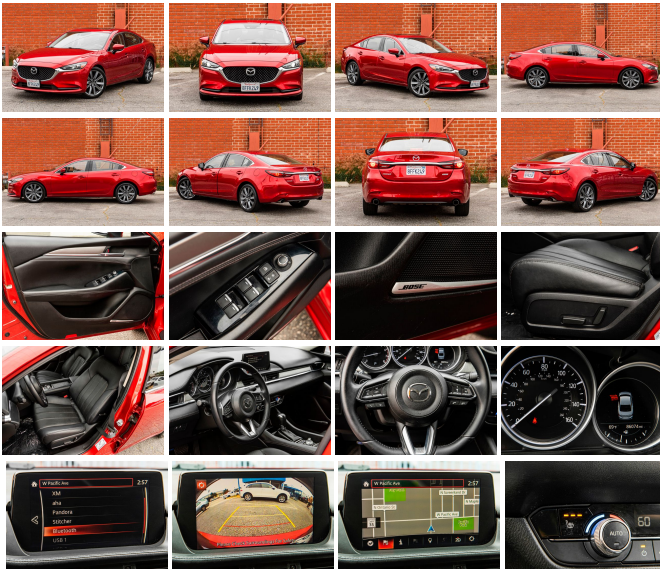

Specifications:

Year:	2018
VIN:	JM1GL1TY1J1303622
Make:	Mazda
Stock:	AATL_2018Mazda6GT_2keysTMU
Model/Trim:	Mazda6 Grand Touring
Condition:	Pre-Owned
Body:	Sedan
Exterior:	[46V] Soul Red Crystal Metallic
Engine:	SKYACTIV-G 2.5L Turbo I4 250hp 310ft. lbs.
Interior:	Black Leatherette
Transmission:	6-Speed Shiftable Automatic
Mileage:	86,058
Drivetrain:	Front Wheel Drive
Economy:	City 23 / Highway 31

PLEASE NOTE: BY APPOINTMENT ONLY!

DUE TO A CLERICAL ERROR, WE ARE SELLING THIS VEHICLE AS TRUE MILES UNKNOWN.