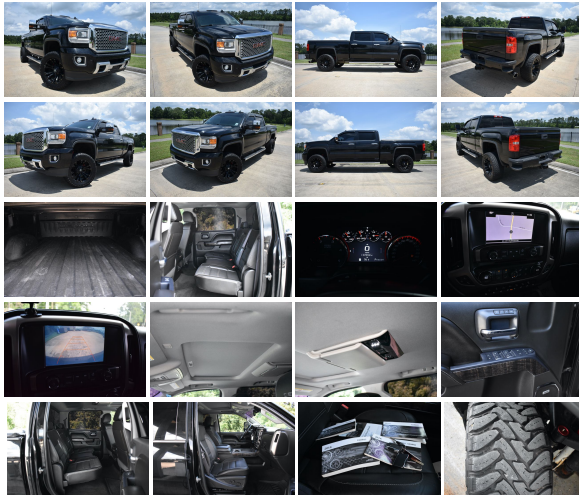

## 2016 GMC Sierra 2500HD Denali

View this car on our website at [trucksinlouisiana.com/7313038/ebrochure](http://trucksinlouisiana.com/7313038/ebrochure)

Our Price **\$38,990**

Retail Value **\$42,300**

### Specifications:

<b>Year:</b>	2016
<b>VIN:</b>	1GT12UE83GF148235
<b>Make:</b>	GMC
<b>Model/Trim:</b>	Sierra 2500HD Denali
<b>Condition:</b>	Pre-Owned
<b>Body:</b>	Pickup Truck
<b>Exterior:</b>	-
<b>Engine:</b>	Duramax 6.6L Diesel Turbo V8 397hp 765ft. lbs.
<b>Interior:</b>	Black
<b>Transmission:</b>	Allison 1000 6-Speed Shifttable Automatic
<b>Mileage:</b>	137,490
<b>Drivetrain:</b>	4 Wheel Drive

**DENALI PACKAGE**

**DURAMAX DIESEL**

**D AND T**

**FACTORY NAVIGATION**

**POWER SUNROOF**

**20" FUEL WHEELS**

**DVD PLAYER**

You are looking at a  
2016 GMC Sierra  
2500HD Crew Cab  
Denali 4x4. It is covered with

Denali 4x4. It is powered with a 6.6L Duramax Diesel V8 and Allison automatic transmission. It is equipped with factory navigation with am/fm/cd player, heated/cooled seats, power windows, power locks, power mirrors, tilt, cruise, spray in bed liner, and receiver hitch. Also included is the owners manuals and one keyless remote.