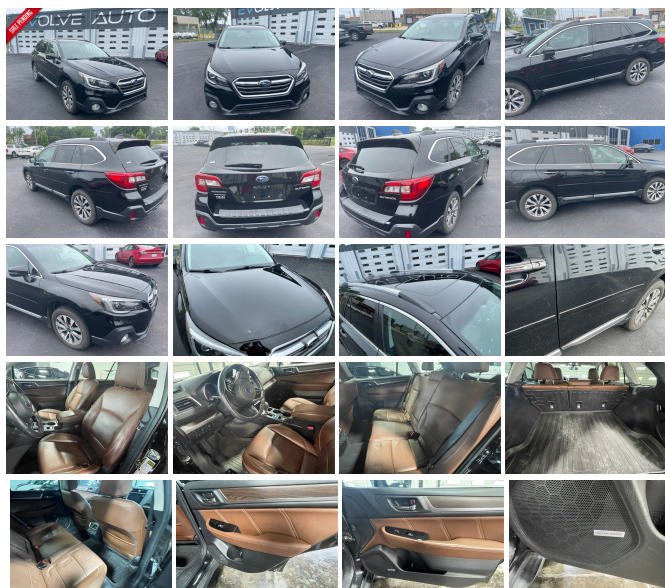

2019 Subaru Outback 2.5i Touring

View this car on our website at evolveauto.com/7312937/ebrochure

Our Price **\$14,900**

Specifications:

Year:	2019
VIN:	4S4BSATC8K3250520
Make:	Subaru
Stock:	10341
Model/Trim:	Outback 2.5i Touring
Condition:	Pre-Owned
Body:	Wagon
Exterior:	BLACK
Engine:	2.5L H4 175hp 174ft. lbs.
Transmission:	6-Speed Shiftable CVT
Mileage:	116,000
Drivetrain:	All Wheel Drive

Our Location :

2019 Subaru Outback 2.5i Touring

EVolve Auto - 501-904-6188 - View this car on our website at evolveauto.com/7312937/ebrochure

Installed Options

Interior

- Air filtration- Front air conditioning: automatic climate control
- Front air conditioning zones: dual- Rear vents: second row
- Center console trim: leatherette- Door sill trim: aluminum- Floor mat material: carpet
- Floor mats: front- Heated steering wheel- Shift knob trim: leather
- Steering wheel trim: leather- Adaptive cruise control
- Adaptive stop and go cruise control: semi-automatic- Cargo area light
- Cargo cover: retractable- Memorized settings: 2 driver- Power outlet(s): 12V cargo area
- Power steering: variable/speed-proportional- Push-button start
- Rearview mirror: auto-dimming- Steering wheel: tilt and telescopic
- Universal remote transmitter: Homelink - garage door opener - Clock- Compass
- Digital odometer- External temperature display- Multi-function display- Trip odometer
- Driver seat: heated- Driver seat power adjustments: 10- Front seat type: bucket
- Passenger seat: heated- Rear seat: heated- Rear seat folding: flat
- Rear seat type: 60-40 split bench - Upholstery: leather-trimmed
- Upholstery accents: contrast stitching