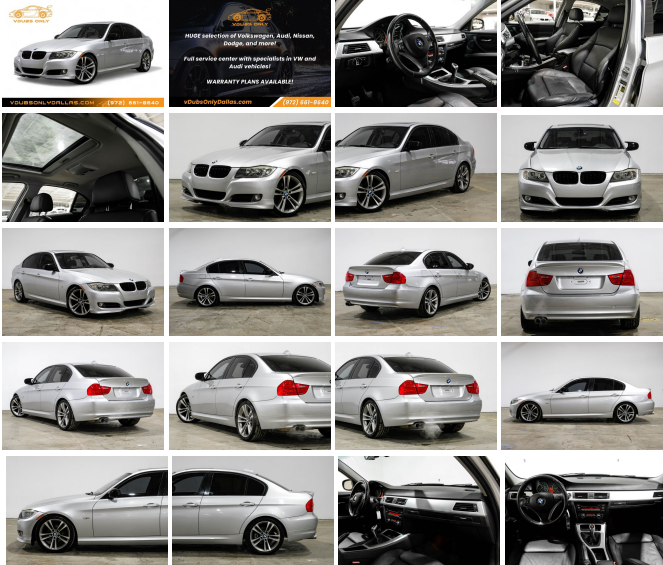

Specifications:

Year: 2011
VIN: WBAPH7G57BNL85920
Make: BMW
Stock: L85920
Model/Trim: 3 Series 328i
Condition: Pre-Owned
Body: Sedan
Exterior: Silver
Engine: 3.0L I6 230hp 200ft. lbs.
Interior: Black Leatherette
Transmission: 6-Speed Shiftable Automatic
Mileage: 129,161
Drivetrain: Rear Wheel Drive
Economy: City 18 / Highway 28
2011 BMW 3 Series 328i

VDUBSONLYDALLAS.COM (972) 661-8640