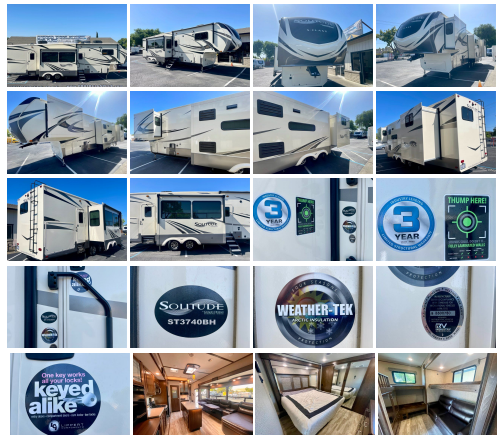

2020 Grand Design Solitude 3740BH Fifth Wheel

Dan Hopkins

View this car on our website at protrucksplus.com/7312678/ebrochure

Our Price **\$64,995**

Specifications:

Year: 2020
VIN: 573FS4229L9905128
Make: Grand Design
Model/Trim: Solitude 3740BH Fifth Wheel
Condition: Pre-Owned
Type: Fifth Wheel
Exterior: Tan

** All units are shown by appointment only **

** If you would like to see this unit, please make an appointment **

2020 Grand Design Solitude 3740BH

Owning a 2020 Grand Design 3740BH is to embrace the freedom of the open road without leaving behind the comforts of home. This particular model, with its minimal use and meticulous maintenance, stands as a testament to quality and longevity. The array of options available ensures that every journey is tailored to your preferences, while the spacious and well-appointed interiors, including the cozy bunkhouse, plenty of seating, and a large bedroom suite, invite you to relax in a homely atmosphere. Whether you're parked by a serene lake or nestled in a forest clearing, the 3740BH transforms from a vehicle of travel into a sanctuary of peace. It's not just an RV; it's a mobile haven that promises adventure and tranquility in equal measure, making the prospect of living in it not just a possibility, but a delightful reality.

Specs

Overall Length - 450' 5"	Dry Weight - 14,086 lbs	Fresh Tank
Exterior Width - 8' 5"	GVWR - 16,800 lbs	Grey Tank
Exterior Height - 13' 5"	Carrying Capacity - 2,654 lbs	Black Tank
Number of Slideouts - 4	Hitch Weight - 2,900 lbs	Water Heat
Sleeping Capacity - 11	A/C - two 15k btu	Furnace - :