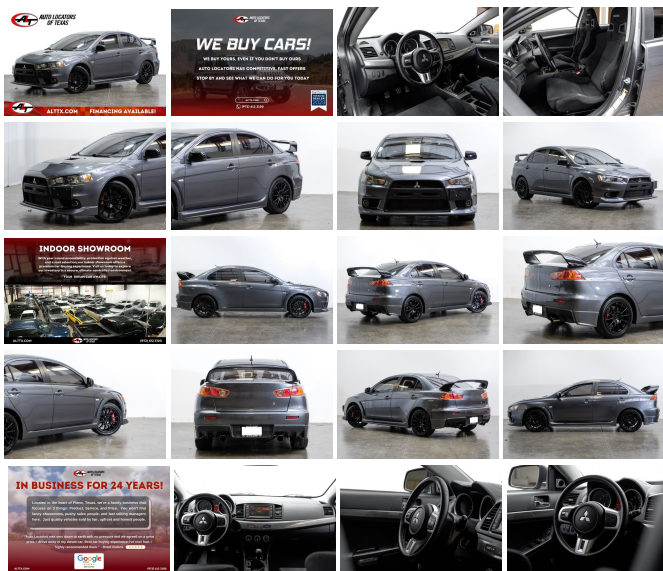

2008 Mitsubishi Lancer Evolution GSR

View this car on our website at consignmyvehicle.com/7312316/ebrochure

Our Price **\$22,183**

Specifications:

Year:	2008
VIN:	JA3AW86V08U043261
Make:	Mitsubishi
Stock:	043261
Model/Trim:	Lancer Evolution GSR
Condition:	Pre-Owned
Body:	Sedan
Exterior:	Graphite Gray Pearl
Engine:	2.0L I4 Turbo 291hp 300ft. lbs.
Interior:	Black Cloth
Transmission:	5-Speed Manual
Mileage:	90,079
Drivetrain:	All Wheel Drive
Economy:	City 16 / Highway 22

2008 Mitsubishi Lancer Evolution GSR HARD TO FIND! SIGHT SOUND and SPOILER PACKAGE BREMBO BRAKES NAVIGATION Dual Exhaust Steering Wheel Controls Bluetooth Technology Hands-Free Communication Air Conditioning Satellite Radio AM/FM Radio Power Windows/Locks Power Mirrors Emergency Braking Assist Horsepower 291 @ 6,500 rpm Torque 300 @ 4,000 rpm All-wheel Drive type Stability Control All-wheel Drive Cruise Control External Temperature Keyless Entry And much more! *** After 25 years in business, we've streamlined the buying process to be completely hassle and stress free. Why wait? We can have you in and out in as little as 45 minutes from the time you step into the dealership to the time you drive away in your new vehicle. Our customers' great reviews have a common theme, great prices, quality vehicles and an efficient no hassle environment. Just look on Yelp and Google to read what our 10,000 plus happy customers are saying about Auto Locators of Texas! We pride ourselves on our friendly, no-pressure approach to selling vehicles. We offer a wide selection of the highest quality used cars, trucks, and SUV's. Our finance department works hard to find every customer the best deal. Trade-ins are always welcome so we can answer your question of "what is my trade worth". We offer a wide variety of services from detailing, ding repair, body shop, service, and extended service contracts. Please take a look at our website at <https://www.alttx.com>. We hope to see you soon! WE HOPE TO SEE YOU SOON!