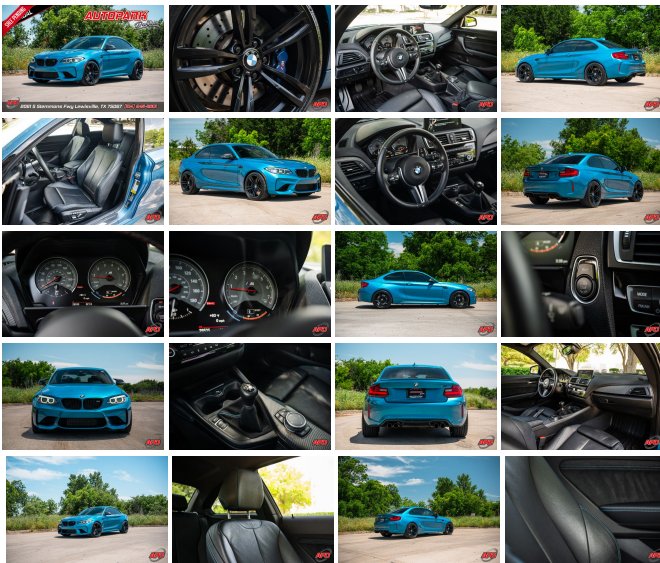

2016 BMW M2

View this car on our website at autoparkdallas.com/7312007/ebrochure

Website Price **\$45,995**

Specifications:

Year:	2016
VIN:	WBS1H9C55GV786019
Make:	BMW
Stock:	1987
Model/Trim:	M2
Condition:	Pre-Owned
Body:	Coupe
Exterior:	[C16] Long Beach Blue Metallic
Engine:	3.0L Turbo I6 365hp 343ft. lbs.
Interior:	Black Leather
Transmission:	6-Speed Manual
Mileage:	29,528
Drivetrain:	Rear Wheel Drive
Economy:	City 18 / Highway 26

AutoPark Dallas is thrilled to offer you this Long Beach Blue Metallic 2016 BMW M2 6-Speed for sale! BMW Performance has once again blessed us gear-heads with another amazing piece of automotive machinery, the M2 is their definition of the perfect sport coupe and they aren't wrong. These beauties corners with ease, powered by a turbo inline-6 that pushes 365 horses, and provides comfort that is far beyond a sport coupe! Our M2 here at APD, comes in the stunning Long Beach Blue Metallic, equipped with a few of the essential goodies from factory, and a few aftermarket add-ons that all just wrapped up nicely as you drive this work of BMW art! DO! NOT! HESITATE!!! To swing by and check out what BMW claims as the perfect Bimmer with this M2 parked in our indoor 16,000 Sq Ft Showroom located in Addison, Tx. amongst our inventory of 100+ other Unique / Modified and Luxury Vehicles!