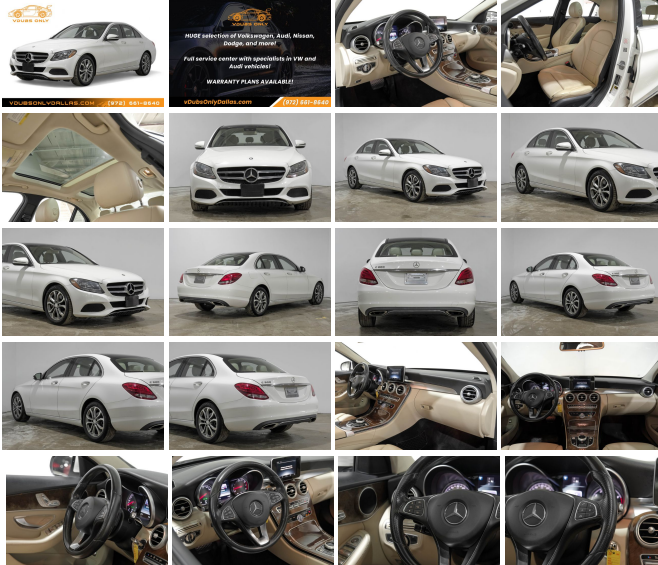

Specifications:

Year: 2017
VIN: 55SWF4JB2HU185499
Make: Mercedes-Benz
Stock: 185499
Model/Trim: C-Class C 300
Condition: Pre-Owned
Body: Sedan
Exterior: -
Engine: 2.0L Turbo I4 241hp 273ft. lbs.
Interior: - Leatherette
Transmission: 7-Speed Shiftable Automatic
Mileage: 85,726
Drivetrain: Rear Wheel Drive
Economy: City 24 / Highway 34

2017 MERCEDES-BENZ C-Class

VDUBSONLYDALLAS.COM (972) 661-8640