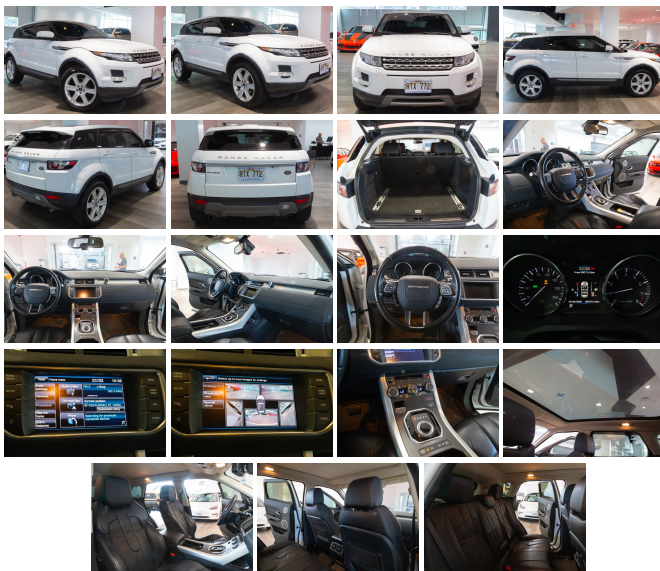

2012 Land Rover Range Rover Evoque (SALE) Pure Premium

View this car on our website at autosourcehawaii.com/7311346/ebrochure

Our Price **\$12,995**

Retail Value ~~\$19,995~~

Specifications:

Year:	2012
VIN:	SALVR2BG3CH674255
Make:	Land Rover
Stock:	A000161
Model/Trim:	Range Rover Evoque (SALE) Pure Premium
Condition:	Pre-Owned
Body:	SUV
Exterior:	White
Engine:	2.0L Turbo I4 240hp 251ft. lbs.
Interior:	Black Leather
Transmission:	6-Speed Shiftable Automatic
Mileage:	67,598
Drivetrain:	4 Wheel Drive
Economy:	City 18 / Highway 28

Step into the realm of luxury and performance with this exquisite 2012 Land Rover Range Rover Evoque Pure Premium. With just 67,598 miles on the odometer, this stunning white masterpiece promises an unrivaled blend of comfort and power that will ignite your passion for driving.

As you approach this elegant vehicle, the first thing you'll notice is its commanding presence, highlighted by the sleek, body-color mirror caps and the sporty roofline rear spoiler. The dual-tip exhaust hints at the capability within, while the daytime running lights ensure you'll turn heads, day or night.

Slip inside, and you'll be enveloped in an oasis of black leather that speaks volumes of the Evoque's commitment to luxury. Every touchpoint reaffirms the quality and craftsmanship that Land Rover is renowned for. The ergonomically designed seats offer both support and comfort, making every journey, whether a quick jaunt to the store or a cross-country adventure, a first-class experience.