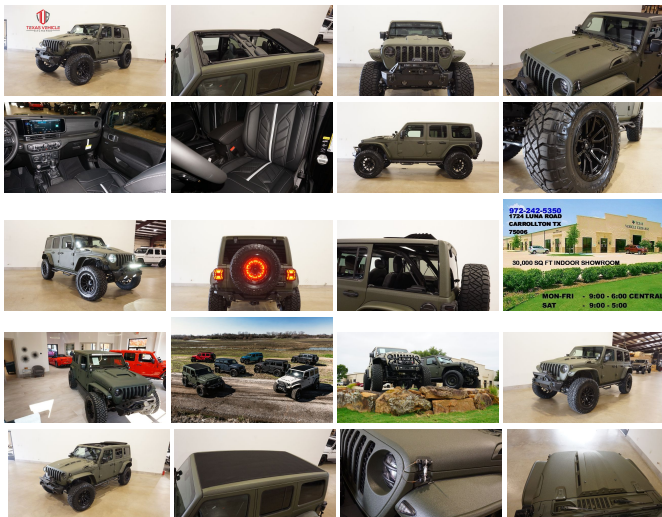

2024 Jeep Wrangler Unlimited Sport 4X4 SKY TOP,DUPONT KEVLAR,LIFT,LED'S

View this car on our website at tveauto.com/7311257/ebrochure

Our Price **\$96,900**

Specifications:

Year:	2024
VIN:	1C4PJXDGRW201698
Make:	Jeep
Stock:	201698
Model/Trim:	Wrangler Unlimited Sport 4X4 SKY TOP,DUPONT KEVLAR,LIFT,LED'S
Condition:	Pre-Owned
Body:	SUV
Exterior:	Green
Engine:	3.6L V6 285hp 260ft. lbs.
Interior:	Black Leather
Transmission:	8-Speed Shiftable Automatic
Mileage:	55
Drivetrain:	4 Wheel Drive
Economy:	City 16 / Highway 22

\$1,995

Quick Order Package 24S

Includes vehicle with standard equipment, 3.6L engine, 8-speed automatic transmission, adaptive cruise control w/ stop, anti-lock 4-wheel disc brakes, Dana M200 rear axle, and Selec-Speed Control.