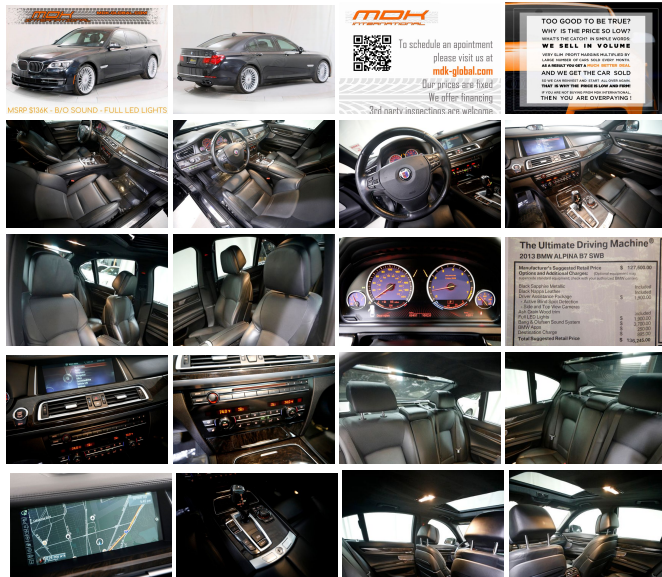

2013 BMW ALPINA B7

SALES DEPARTMENT (310) 990 0770

View this car on our website at mdk-global.com/7311227/ebrochure

MSRP \$136K - B/O SOUND - FULL LED LIGHTS

Our Price **\$23,990**

Specifications:

Year:	2013
VIN:	WBAYA8C5XDDS15306
Make:	BMW
Model/Trim:	ALPINA B7
Condition:	Pre-Owned
Body:	Sedan
Exterior:	[475] Black Sapphire Metallic
Engine:	4.4L Twin Turbo V8 445hp 480ft. lbs.
Interior:	Black Leather
Transmission:	8-Speed Shifttable Automatic
Mileage:	69,445
Drivetrain:	Rear Wheel Drive
Economy:	City 17 / Highway 25

* Heavily optioned - original MSRP \$136245

* Black Sapphire over Black Nappa Leather

* Full LED headlights

* Bang & Olufsen 16 speaker surround sound system

* Driving Assistance Pkg - active blind spot monitoring

* Top view camera system + side view + back up camera + parking sensors

* Heated / cooled seats

* Rear power retractable sun-shades

* Power soft-closing doors + power trunk

* Navigation

* Clean title

* Carfax certified