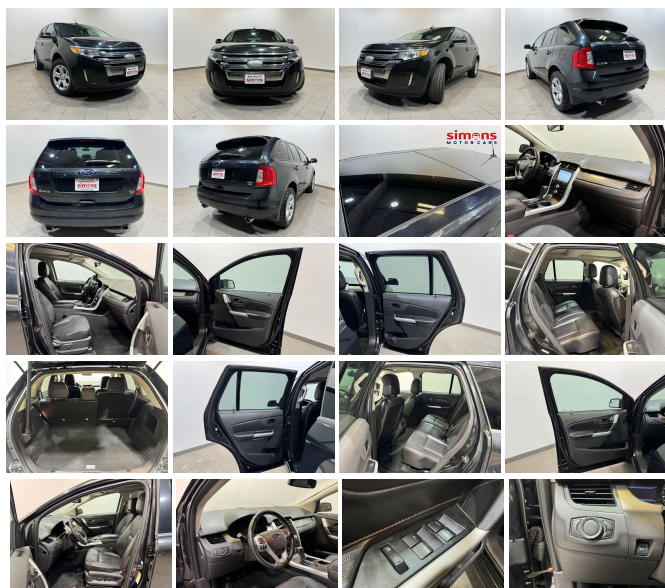

### Specifications:

<b>Year:</b>	2013
<b>VIN:</b>	2FMDK4JC1DBA05770
<b>Make:</b>	Ford
<b>Stock:</b>	13149
<b>Model/Trim:</b>	Edge SEL
<b>Condition:</b>	Pre-Owned
<b>Body:</b>	SUV
<b>Exterior:</b>	BLACK
<b>Engine:</b>	3.5L V6 285hp 253ft. lbs.
<b>Transmission:</b>	6-Speed Shiftable Automatic
<b>Mileage:</b>	102,978
<b>Drivetrain:</b>	All Wheel Drive
<b>Economy:</b>	City 18 / Highway 25