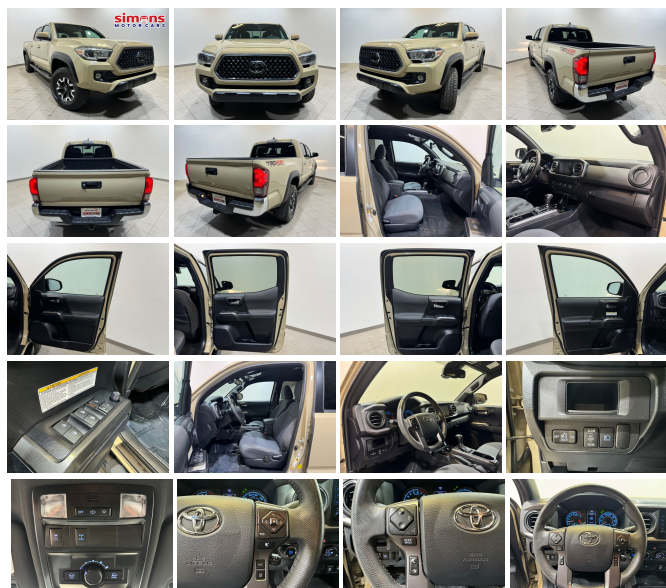

2019 Toyota Tacoma DOUBLE CAB

View this car on our website at inventory.simonsmotorcars.com/7311113/ebrochure

Our Price **\$32,495**

Specifications:

Year:	2019
VIN:	3TMDZ5BN1KM078588
Make:	Toyota
Stock:	13147
Model/Trim:	Tacoma DOUBLE CAB
Condition:	Pre-Owned
Body:	Pickup Truck
Exterior:	TAN
Engine:	3.5L V6 278hp 265ft. lbs.
Interior:	Cloth
Transmission:	6-Speed Shiftable Automatic
Mileage:	60,333
Drivetrain:	4 Wheel Drive
Economy:	City 18 / Highway 22

2019 Toyota Tacoma DOUBLE CAB

Simons Motorcars - 216-710-5300 - View this car on our website at inventory.simonsmotorcars.com/7311113/ebrochure

Vehicle History Report : as Of 07/27/2024

Snapshot

2019 TOYOTA TACOMA TRD OFF-ROAD

Accident reported: minor damage

MINOR MODERATE SEVERE

16 Service history records

CARFAX 1-Owner vehicle

Personal vehicle

60,333 Last reported odometer reading

FREE CARFAX Report

See the full CARFAX Report for additional information

Exterior

- Front bumper color: body-color- Mirror color: body-color- Pickup bed light
- Front fog lights- Side mirrors: heated- Spare wheel type: steel
- Tire Pressure Monitoring System- Wheels: aluminum alloy
- Front wipers: variable intermittent- Pickup sliding rear window: power horizontal
- Rear privacy glass