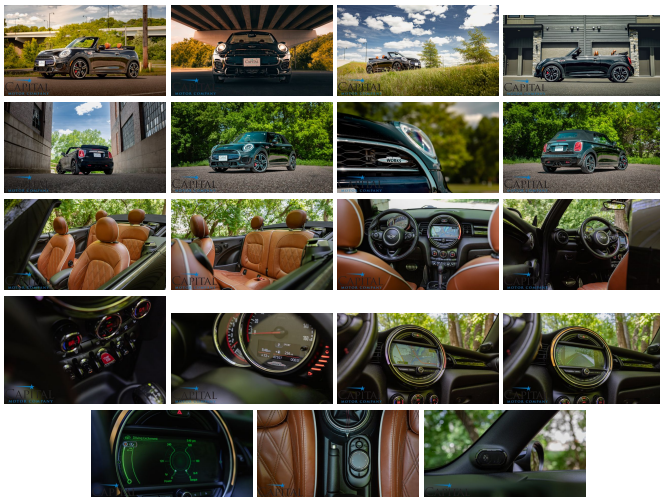

We have for sale a gorgeous 2017 MINI John Cooper Works Luxury Convertible that is an absolute joy to drive and has much to offer! It has Midnight Black Metallic paint with an amazing 2-Tone Malt Brown Chesterfield Leather Interior that gets so many compliments! It sits on 18-Inch JCW Cup Spoke 2-Tone Wheels that give the MINI an incredible stance! If you're looking for a really fun car to drive that doesn't cost an arm and a leg to own, this John Cooper Works Convertible is the perfect choice!