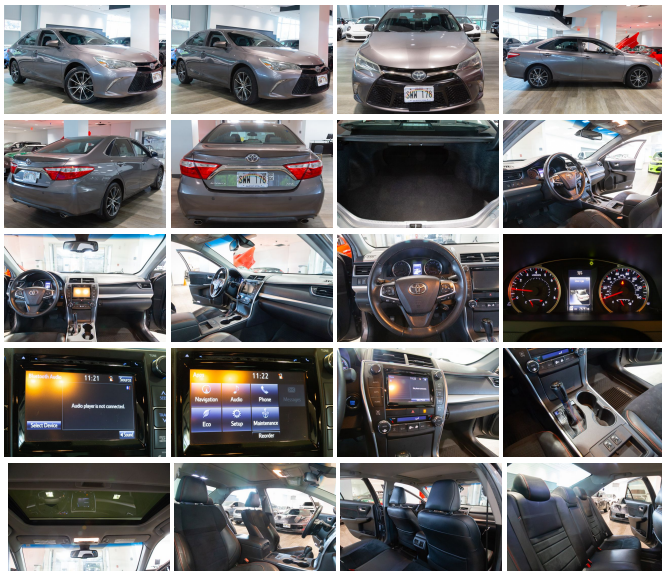

2015 Toyota Camry XSE 3.5L V6 268hp

View this car on our website at autosourcehawaii.com/7310970/ebrochure

Our Price **\$19,995**

Retail Value **\$21,995**

Specifications:

Year:	2015
VIN:	4T1BK1FK1FU559054
Make:	Toyota
Stock:	T000076
Model/Trim:	Camry XSE 3.5L V6 268hp
Condition:	Pre-Owned
Body:	Sedan
Exterior:	Predawn Gray Mica
Engine:	3.5L V6 268hp 248ft. lbs.
Interior:	Black Leather
Transmission:	6-Speed Shiftable Automatic
Mileage:	74,734
Drivetrain:	Front Wheel Drive
Economy:	City 21 / Highway 31

Dressed in an elegant gray exterior, this car exudes a contemporary charm that is both stylish and timeless. The body-color accents on the mirrors and front bumper seamlessly blend with the dual-tip exhaust, creating a cohesive and attractive aesthetic that will turn heads wherever you go.

The heart of this machine is a robust 3.5L V6 engine, delivering a thrilling 268 horsepower and 248 ft-lbs of torque. Paired with a 6-speed shiftable automatic transmission, this Camry offers a driving experience that is both smooth and responsive, allowing you to command the road with confidence and ease.

Step inside to discover a world of comfort and technology ensconced in a sleek black interior. The touch screen display with navigation system ensures you're always on the right path, with real-time traffic data at your fingertips. Stay connected and entertained with Bluetooth wireless data link, Entune infotainment system, and a suite of audio options including a 6-speaker sound system, SiriusXM satellite radio, and iHeartRadio internet radio app. Whether it's a short commute or a long road trip, your journey will be accompanied by the perfect soundtrack with speed-sensitive volume control and MP3 playback capabilities.