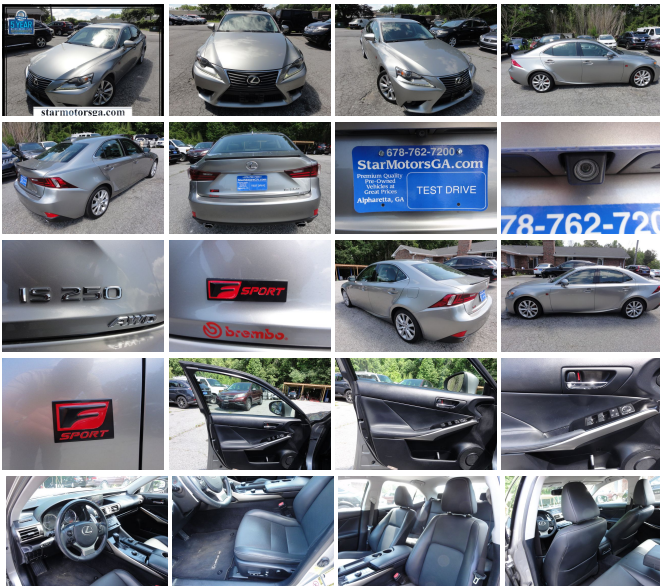

2014 Lexus IS 250 Base

View this car on our website at starmotorsga.com/7310862/ebrochure

Website Price **\$14,880**

Specifications:

Year:	2014
VIN:	JTHBF1D25E5039300
Make:	Lexus
Stock:	7039300
Model/Trim:	IS 250 Base
Condition:	Pre-Owned
Body:	Sedan
Exterior:	[1J7] Atomic Silver
Engine:	2.5L V6 204hp 185ft. lbs.
Interior:	Black Leatherette
Transmission:	6-Speed Automatic w/Sequential Shift Mode
Mileage:	138,137
Drivetrain:	Rear Wheel Drive
Economy:	City 21 / Highway 30

To take a virtual tour of this vehicle visit WWW.STARMOTORS.GA.COM. To get more information about this vehicle or set up an appointment call 678-762-7200. **LOW INTEREST RATES!** Bad credit? First time buyer? Don't worry, we got you covered. All trade-ins welcome! Extended warranty available at unbelievable prices!

Vehicle History Report : as Of 07/27/2024

Snapshot

2014 LEXUS IS 250

No accidents or damage reported to CARFAX

14 Service history records

3 Previous owners

Types of owners: Personal lease
Personal

Last owned in Montana