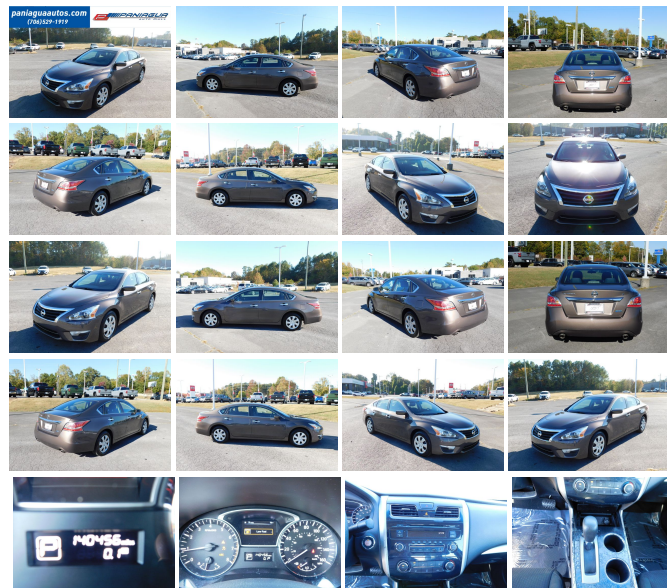

2014 Nissan Altima 2.5 S

View this car on our website at paniaguaautos.com/7310759/ebrochure

Our Price **\$6,900**

Specifications:

Year:	2014
VIN:	1N4AL3AP2EN221818
Make:	Nissan
Stock:	10756
Model/Trim:	Altima 2.5 S
Condition:	Pre-Owned
Body:	Sedan
Exterior:	Brown
Engine:	2.5L I4 182hp 180ft. lbs.
Interior:	Black Cloth
Transmission:	CVT
Mileage:	140,456
Drivetrain:	Front Wheel Drive
Economy:	City 27 / Highway 38

2014 NISSAN ALTIMA 2.5L 4 CYLINDER AUTOMATIC CLOTH INTERIOR ALL POWER HURRY IN TODAY AND CHECK OUT OUR MOST RECENT INVENTORY WE HAVE THE BEST SELECTION OF USED VEHICLES

2014 Nissan Altima 2.5 S

Paniagua Auto Mall - 706-529-1919 & 423-472-4045 - View this car on our website at paniaguaautos.com/7310759/ebrochure

Our Location :

2014 Nissan Altima 2.5 S

Paniagua Auto Mall - 706-529-1919& 423-472-4045 - View this car on our website at paniaguaautos.com/7310759/ebrochure

Installed Options

Interior

- Air filtration- Front air conditioning- Armrests: rear center folding with storage
- Interior accents: chrome- Cargo area light- Cruise control
- Multi-function remote: proximity entry system- Power outlet(s): two 12V front
- Power steering- Push-button start- Steering wheel: tilt and telescopic- Clock
- Digital odometer- External temperature display- Multi-function display- Trip odometer
- Driver seat power adjustments: 6- Front seat type: bucket- Rear seat folding: split
- Rear seat type: 60-40 split bench - Upholstery: cloth

Exterior

- Door handle color: chrome- Exhaust: dual tip- Front bumper color: body-color
- Mirror color: body-color- Side mirror adjustments: power- Spare wheel type: steel
- Tire Pressure Monitoring System- Wheels: steel- Front wipers: variable intermittent
- Window defogger: rear