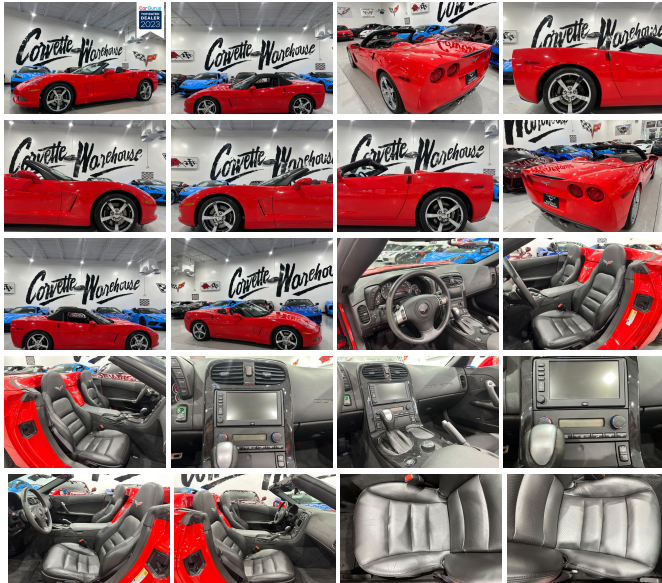

2010 Chevrolet Corvette CONV 3LT, F55, NAV, NPP, Power Top, Chromes 15k!

View this car on our website at corvettewarehouse.com/7310746/ebrochure

Our Price **\$36,995**

Specifications:

Year:	2010
VIN:	1G1YG3DW3A5101531
Make:	Chevrolet
Stock:	101531
Model/Trim:	Corvette CONV 3LT, F55, NAV, NPP, Power Top, Chromes 15k!
Condition:	Pre-Owned
Body:	Convertible
Exterior:	[70U] Torch Red
Engine:	6.2L V8 430hp 424ft. lbs.
Interior:	Ebony Leather
Transmission:	Automatic
Mileage:	15,495
Drivetrain:	Rear Wheel Drive
Economy:	City 15 / Highway 25

2010 Torch Red / Black Leather Seats / Black Top Chevrolet Corvette Convertible 3LT Premium Option Package, F55 Magnetic Select Ride Control Suspension, Automatic Transmission, Bose Navigation Stereo System, Power Top, NPP Dual Mode Exhaust, and the Chrome Wheels with Only 15k Miles!

Gorgeous Torch Red Convertible loaded up with 3LT F55!

One-Owner Perfect Carfax!

LS3/430hp

It was a low production year, with only 12,194 units produced in 2010.

Only 3,338 Convertibles were produced in 2010.

Only 2,249 Torch Red Corvettes were produced in 2010.

With 163 Torch Red Convertibles were produced in 2010.

This C6 Convertible comes equipped with the 3LT Premium Option Package, F55 Magnetic Select Ride Control Suspension, Automatic Transmission, Bose Navigation Stereo System, Power Top, NPP Dual Mode Exhaust, and the Chrome Wheels with Only 15k Miles! It is in excellent showroom condition and has been highly maintained.