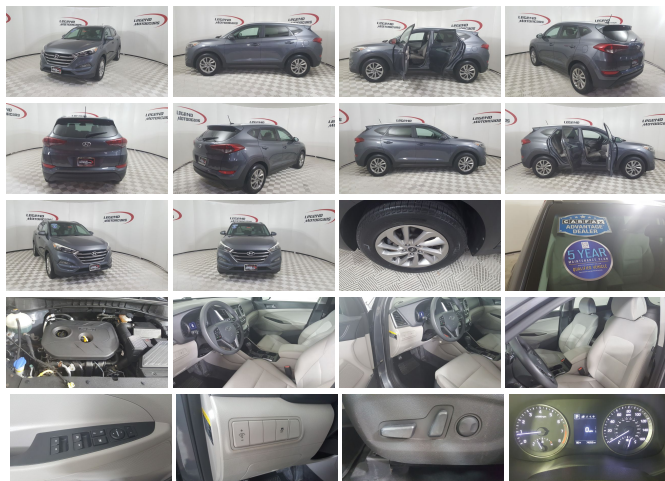

2016 Hyundai TUCSON SE

View this car on our website at legendmotorcarscarrollton.com/7310722/ebrochure

Sale Price **\$12,600**

Specifications:

Year:	2016
VIN:	KM8J3CA47GU090146
Make:	Hyundai
Stock:	C18505
Model/Trim:	TUCSON SE
Condition:	Pre-Owned
Body:	SUV
Exterior:	[Z5G] Coliseum Gray
Engine:	2.0L
Interior:	Gray Cloth
Mileage:	74,251
Drivetrain:	All Wheel Drive
Economy:	City 21 / Highway 26

Come test drive this Clean, Stylish and Low Mileage 2016 Hyundai Tucson AWD. This Tucson is powered by a fuel efficient 2.0 liter dual overhead cam 16 valve I4 engine mated with a automatic transmission.

It is equipped with power windows and locks, tilt/telescoping wheel w/audio controls, cruise, power mirrors, front/side air bags, safety curtain, anti-lock brakes, traction control, fog lamps, backup camera, power driver seat, Bluetooth, 5" touchscreen, AM/FM CD with aux audio jack/USB and Alloy wheels.

Option Packages

Factory Installed Packages

Popular Package

Includes LED daytime running lights, halogen fog lights, metallic premium side sills, black roof rack side rails, power driver seat with power lumbar support, drivers auto up/down power window, dual illuminated vanity mirrors, and illuminated glove box. **\$750**