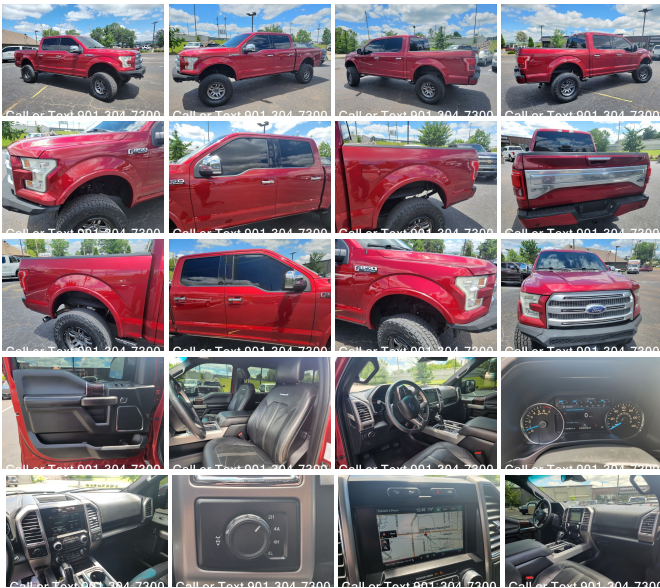

Specifications:

Year:	2015
VIN:	1FTEW1EG4FFC52825
Make:	Ford
Stock:	4611
Model/Trim:	F-150 Platinum
Condition:	Pre-Owned
Body:	Pickup Truck
Exterior:	[RR] Ruby Red Metallic Tinted Clearcoat
Engine:	EcoBoost 3.5L Twin Turbo V6 365hp 420ft. lbs.
Interior:	Black Leather
Transmission:	6-Speed Shiftable Automatic
Mileage:	134,418
Drivetrain:	4 Wheel Drive
Economy:	City 17 / Highway 23

2015 Ford F150 Platinum 4X4 Crew Cab Lifted
Wheels Tires, Ready.

Memphis Truck Center @ Collierville Auto
Sales offers the best selections of used cars
and trucks in the Mid South, Locate
conveniently @ 651 W Poplar in Collierville TN.
Come see the largest selection of used diesel
trucks in the area.

Multiple Financing and Warranty Options for
all buyers. Call or Text 901//304//7300 today for
more information.