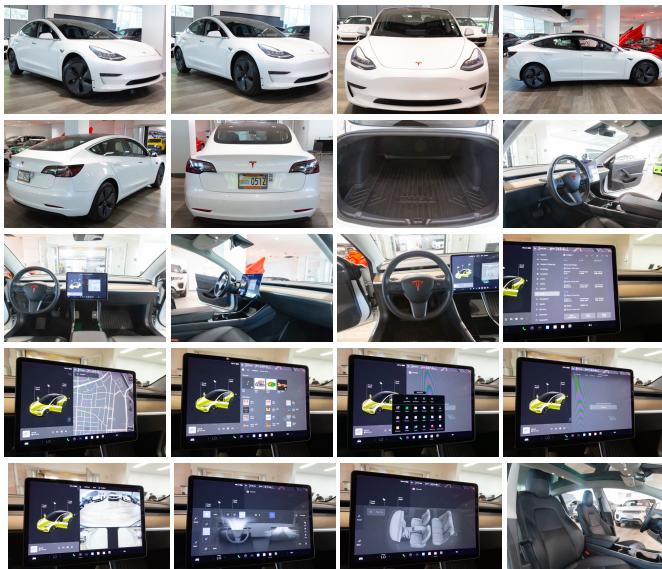

Step into the future of driving with the 2020 Tesla Model 3 Standard Range Plus, a symphony of design, technology, and performance that harmoniously blends to deliver an unparalleled driving experience. With only 27,634 miles on the odometer, this pristine white marvel is not just a car; it's a statement of elegance and an ode to innovation.

From the moment you lay eyes on its sleek exterior, you'll be captivated by the lip rear spoiler and the lustrous body-color front bumper, both of which accentuate its aerodynamic profile. The mirror color, adorned with tasteful chrome accents, alongside the chrome door handles, adds a touch of sophistication that promises to turn heads wherever you go.

At the heart of this electric titan lies a powerhouse that exudes confidence without a single drop of gasoline. The electric engine delivers a robust 283 horsepower and a remarkable 317 ft-lbs of torque, instantly available at your command. Coupled with the seamless 1-Speed Direct-Drive Automatic transmission, you'll enjoy a driving experience that's both exhilarating and serene.

Technology is at the forefront of the Model 3's allure. The 15-inch touch screen display is your gateway to a world of connectivity, with a navigation system that offers real-time traffic updates, ensuring you're always on the most efficient path. The Wi-Fi hotspot compatibility and Bluetooth wireless data link keep you connected to the digital world, while the Tesla App integration gives you control over horn and light