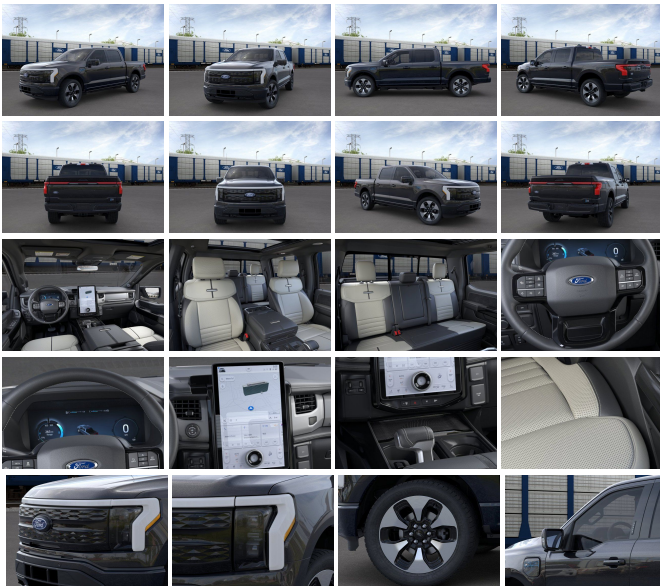

2024 Ford F-150 Lightning Platinum

View this car on our website at askjorgelopez.com/7310411/ebrochure

Our Price **\$87,845**

Specifications:

Year:	2024
VIN:	1FT6W7L73RWG10334
Make:	Ford
Stock:	WG10334
Model/Trim:	F-150 Lightning Platinum
Condition:	New
Body:	Pickup Truck
Exterior:	AGATE BLACK METALLIC
Engine:	Extended Range Battery (Charge Rate 11.5kW) Electric 580hp 775ft. lbs.
Interior:	BLACK LEATHER Leather
Transmission:	1-Speed Direct-Drive Automatic
Mileage:	0
Drivetrain:	All Wheel Drive

"You'll have no regrets driving this reliable 2024 Ford F-150 Lightning. Tire Specific Low Tire Pressure Warning, Side Impact Beams, Safety Canopy System Curtain 1st And 2nd Row Airbags, Right Side Camera, Rear Child Safety Locks.*Fully-Loaded with Additional Options*TRANSMISSION: SINGLE-SPEED (STD), POWER DEPLOYABLE RUNNING BOARDS W/BLACK ACCENT, MOBILE POWER CORD (120/240V), FRONT LICENSE PLATE BRACKET -inc: Standard in states requiring 2 license plates, optional to all others, EQUIPMENT GROUP 710A STANDARD, ENGINE: DUAL EMOTOR - EXTENDED RANGE BATTERY -inc: single onboard charging level 2 peak charging rate of 11.5kW and 131 kWh usable capacity extended range high-voltage battery (STD), AGATE BLACK METALLIC, Wheels: 22" Bright Machined w/Ebony Black -inc: painted pockets, Voice Activated Dual Zone Front Automatic Air Conditioning, Trip Computer.* Visit Us Today *A short visit to Tomball Ford located at 22702 Tomball Parkway, Tomball, TX 77375 can get you a reliable F-150 Lightning today!"