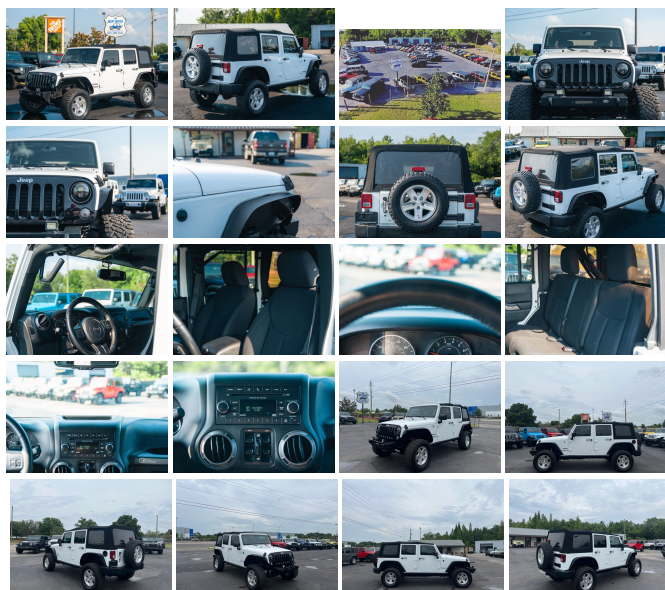

# 2017 Jeep Wrangler Unlimited Sport S

View this car on our website at [thejeepdepot.com/7310116/ebrochure](http://thejeepdepot.com/7310116/ebrochure)

Our Price **\$22,900**

## Specifications:

<b>Year:</b>	2017
<b>VIN:</b>	1C4BJWDG4HL746557
<b>Make:</b>	Jeep
<b>Model/Trim:</b>	Wrangler Unlimited Sport S
<b>Condition:</b>	Pre-Owned
<b>Body:</b>	SUV
<b>Exterior:</b>	Bright White Clear Coat
<b>Engine:</b>	3.6L V6 285hp 260ft. lbs.
<b>Interior:</b>	Black Cloth
<b>Transmission:</b>	5-Speed Automatic
<b>Mileage:</b>	90,760
<b>Drivetrain:</b>	4 Wheel Drive
<b>Economy:</b>	City 16 / Highway 21

### Exterior

- Front fog lights- Side mirrors: heated- Removable roof: soft top
- Spare tire size: full-size matching- Spare wheel type: aluminum alloy
- Tire Pressure Monitoring System- Wheels: aluminum alloy
- Front wipers: variable intermittent- Power windows- Solar-tinted glass