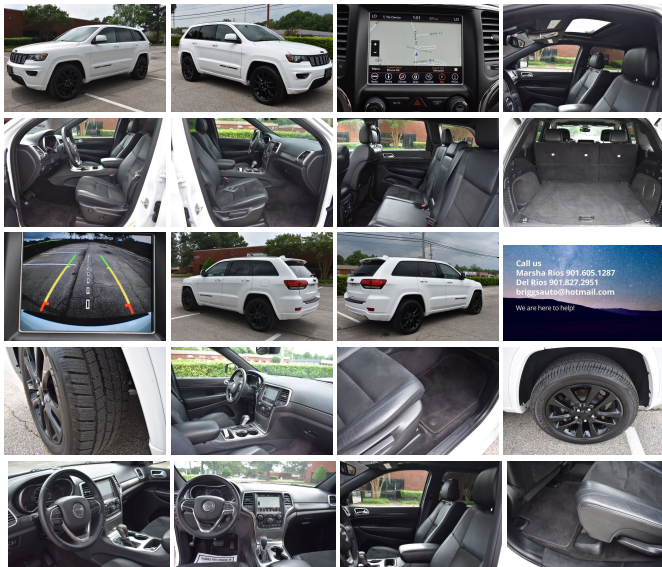

# 2018 Jeep Grand Cherokee Altitude

**Bo Briggs**

View this car on our website at [memphiscarsmart.com/7309849/ebrochure](http://memphiscarsmart.com/7309849/ebrochure)

Our Price **\$20,990**

## Specifications:

<b>Year:</b>	2018
<b>VIN:</b>	1C4RJEAG3JC460170
<b>Make:</b>	Jeep
<b>Model/Trim:</b>	Grand Cherokee Altitude
<b>Condition:</b>	Pre-Owned
<b>Body:</b>	SUV
<b>Exterior:</b>	[PW7] Bright White Clear Coat
<b>Engine:</b>	Pentastar 3.6L V6 295hp 260ft. lbs.
<b>Interior:</b>	Black Leather/Cloth
<b>Transmission:</b>	8-Speed Shifttable Automatic
<b>Mileage:</b>	78,673
<b>Drivetrain:</b>	Rear Wheel Drive
<b>Economy:</b>	City 19 / Highway 26

PLEASE CALL MARSHA  
901.605.1287 OR DEL RIOS  
901.827.2951.

2018 GRAND ALTITUDE, POWER  
SUNROOF, BLUE TOOTH TECH,  
NAVIGATION, REAR BACK UP  
CAMERA. THIS IS A VERY CLEAN  
LOW MILE JEEP IN EXCELLENT  
CONDITION. SEE MORE  
PICTURES AND A FREE CARFAX  
AT OUR WEBSITE  
MEMPHISCARSMART.COM.  
REMEMBER JESUS LOVES YOU,  
GO TO CHURCH.