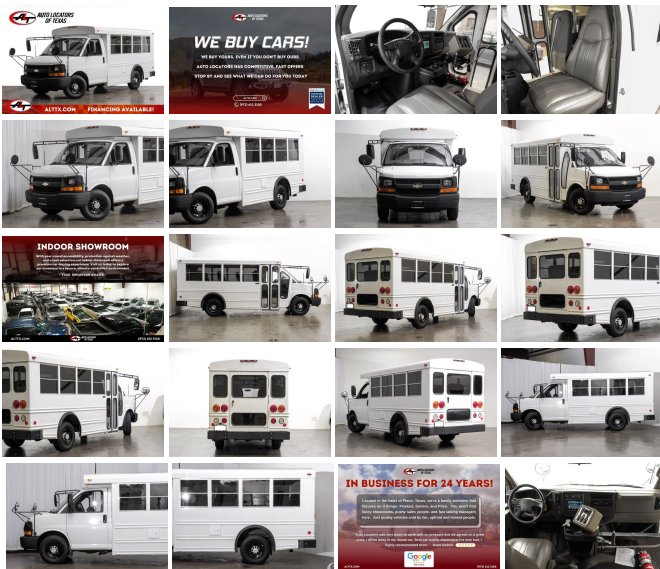

2007 Chevrolet Express 3500

View this car on our website at consignmyvehicle.com/7309785/ebrochure

Our Price **\$19,783**

Specifications:

Year:	2007
VIN:	1GBHG31V771243727
Make:	Chevrolet
Stock:	4610
Model/Trim:	Express 3500
Condition:	Pre-Owned
Exterior:	WHITE
Engine:	GM Vortec 4800 4.8L V8 285hp 295ft. lbs.
Interior:	GRAY Leather
Mileage:	62,804
Drivetrain:	Rear Wheel Drive

2007 CHEVROLET EXPRESS 10 PASSENGER BUS 7 AVAILABLE
LOW LOW MILES! APPLE CAR PLAY SHOULDER SEAT BELTS
White Exterior Gray Leather Interior DUAL REAR AC Cruise Control
External Temperature Automatic Transmission Well Maintained VERY
CLEAN Professionally Detailed And Much More!! LOW LOW MILES
OTHERS AVAILABLE *** After 25 years in business, we've streamlined
the buying process to be completely hassle and stress free. Why wait?
We can have you in and out in as little as 45 minutes from the time you
step into the dealership to the time you drive away in your new vehicle.
Our customers' great reviews have a common theme, great prices,
quality vehicles and an efficient no hassle environment. Just look on
Yelp and Google to read what our 10,000 plus happy customers are
saying about Auto Locators of Texas! We pride ourselves on our
friendly, no-pressure approach to selling vehicles. We offer a wide
selection of the highest quality used cars, trucks, and SUV's. Our
finance department works hard to find every customer the best deal.
Trade-ins are always welcome so we can answer your question of
"what is my trade worth". We offer a wide variety of services from
detailing, ding repair, body shop, service, and extended service
contracts. Please take a look at our website at <https://www.alttx.com>.
We hope to see you soon! WE HOPE TO SEE YOU SOON!

Vehicle History Report : as Of 07/27/2024

CARFAX

Snapshot

2007 CHEVROLET EXPRESS G3500

 Damage reported

 **27** Service history records

 **43** Detailed records available

 **62,804** Last reported odometer reading