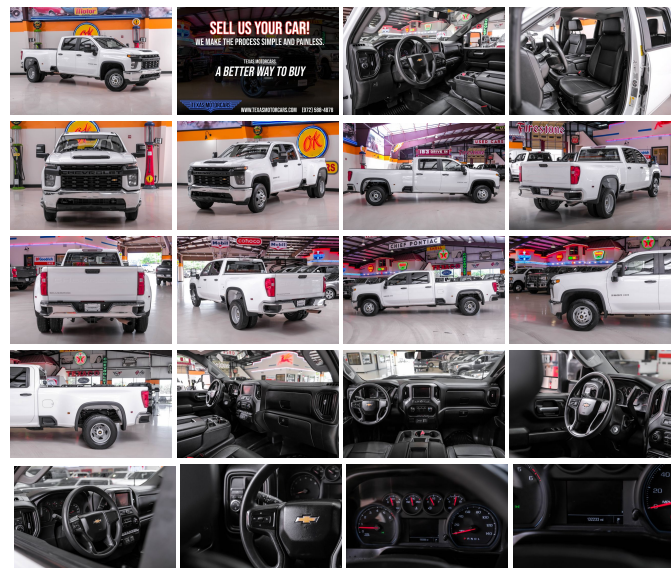

2021 Chevrolet Silverado 3500HD Work Truck

View this car on our website at texasmotorcars.com/7309761/ebrochure

Our Price **$34,988**

Specifications:

Year:	2021
VIN:	1GC4WRE76MF132712
Make:	Chevrolet
Stock:	132712
Model/Trim:	Silverado 3500HD Work Truck
Condition:	Pre-Owned
Body:	Pickup Truck
Exterior:	[GAZ] Summit White
Engine:	6.6L V8 401hp 464ft. lbs.
Interior:	Jet Black Vinyl
Transmission:	6-Speed Shiftable Automatic
Mileage:	132,233
Drivetrain:	Rear Wheel Drive

2021 Chevrolet Silverado 3500HD Work Truck

With the 2021 Chevrolet Silverado 3500HD Work Truck in your driveway, you'll never again be sad to leave for work. This truck effortlessly combines strength with sophistication, style with substance. Coated in a striking white exterior, this truck makes a statement on the road while the black vinyl interior provides a durable and easy-to-clean space that's ready for any challenge.

Under the hood, the heart of this beast beats strong—a 6.6L V8 engine with a commanding 401 horsepower and a remarkable 464 foot-pounds of torque, ensuring that whether you're towing heavy loads or navigating tough terrains, you have the power you need. Mated to a 6-speed shiftable automatic transmission, this Silverado offers a driving experience that is both smooth and responsive. The integrated trailer brake controller provides added control when hauling, while the rear camera mirror expands your rearward view, transforming the rearview mirror into a bold, clear display of what lies behind you. LED taillights offer enhanced visibility, ensuring you're seen in even the lowest light conditions.