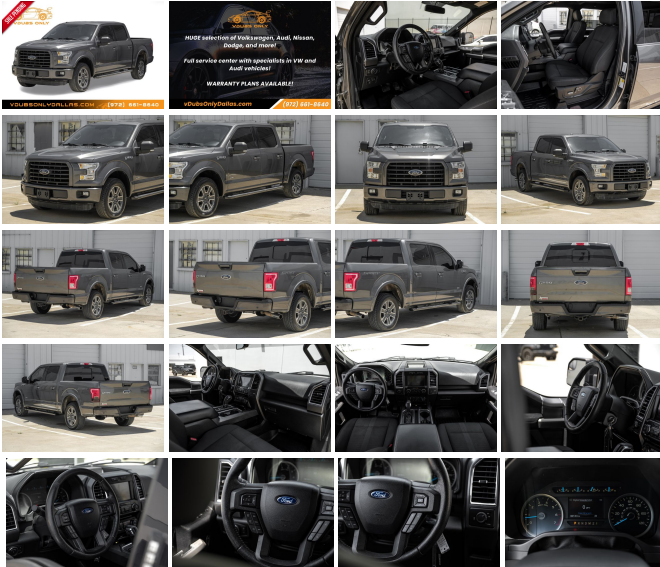

Specifications:

Year: 2016
VIN: 1FTEW1CPXGKF66216
Make: Ford
Stock: F66216
Model/Trim: F-150 XLT Sport
Condition: Pre-Owned
Body: Pickup Truck
Exterior: Gray
Engine: EcoBoost 2.7L Twin Turbo V6 325hp
375ft. lbs.
Interior: Black
Transmission: 6-Speed Shifttable Automatic
Mileage: 99,146
Economy: City 19 / Highway 26

2016 FORD F-150

Park Assist, Backup Camera, Remote Start, Heated Seats, Steering Wheel Controls, Bluetooth Technology, Wi-Fi Technology, Hands-Free Communication, Air Conditioning, Satellite Radio, AM/FM Radio, CD Player, Power Windows/Locks, Power Mirrors, Cruise Control, Traction Control, External Temperature, Compass, Keyless Entry, and much more!

***

Come see our indoor showroom in Dallas with 100+ carefully selected luxury vehicles from Volkswagen, Audi, and more! We also have a service department, which offers expert service on VW & Audi vehicles.

We Are Your DFW Premier Used & Pre Owned Dealer Near Dallas, Plano, Frisco, McKinney, Addison, Richardson, Irving, Grand Prairie, Arlington, and other surrounding cities.

We offer financing for any type of credit and first time buyers. We take trade-ins, and offer world-wide shipping, extended warranties, and installation of additional desired items. We welcome third party inspections!

VDUBSONLYDALLAS.COM (972) 661-8640