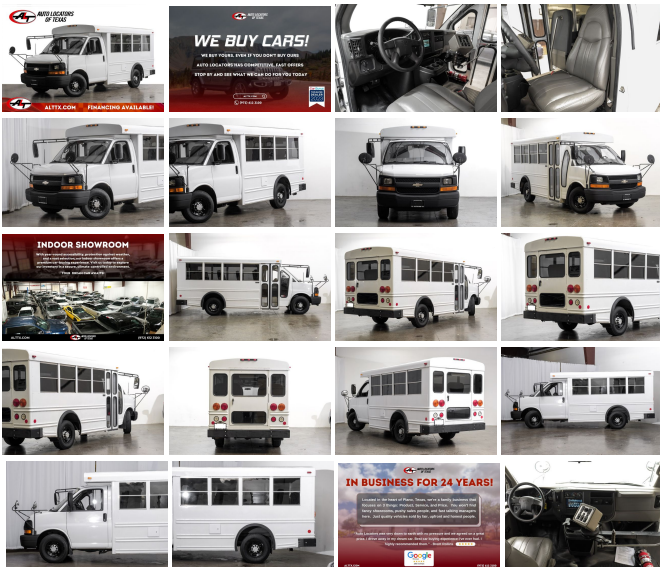

2007 CHEVROLET Express 10 PASSENGER BUS SCHOOL BUS SHORT

View this car on our website at alttx.com/7309732/ebrochure

Our Price **\$19,783**

Retail Value **\$22,410**

Specifications:

Year:	2007
VIN:	1GBHG31V771243727
Make:	CHEVROLET
Stock:	4610
Model/Trim:	Express 10 PASSENGER BUS SCHOOL BUS SHORT
Condition:	Pre-Owned
Body:	Minivan/Van
Exterior:	WHITE
Interior:	GRAY Leather
Transmission:	AUTOMATIC
Mileage:	62,804
Drivetrain:	Rear Wheel Drive

2007 CHEVROLET EXPRESS 10 PASSENGER BUS

7 AVAILABLE

LOW LOW MILES!

APPLE CAR PLAY

SHOULDER SEAT BELTS

White Exterior

Gray Leather Interior

DUAL REAR AC

Cruise Control

External Temperature

Automatic Transmission

Well Maintained

VERY CLEAN

Professionally Detailed

And Much More!!

LOW LOW MILES

STYLERS AVAILABLE

OTHERS AVAILABLE

After 25 years in business, we've streamlined the buying process to be completely hassle and stress free. Why wait? We can have you in and out in as little as 45 minutes from the time you step into the dealership to the time you drive away in your new vehicle. Our customers' great reviews have a common theme, great prices, quality vehicles and an efficient no hassle environment. Just look on Yelp and Google to read what our 10,000 plus happy customers are saying about Auto Locators of Texas!