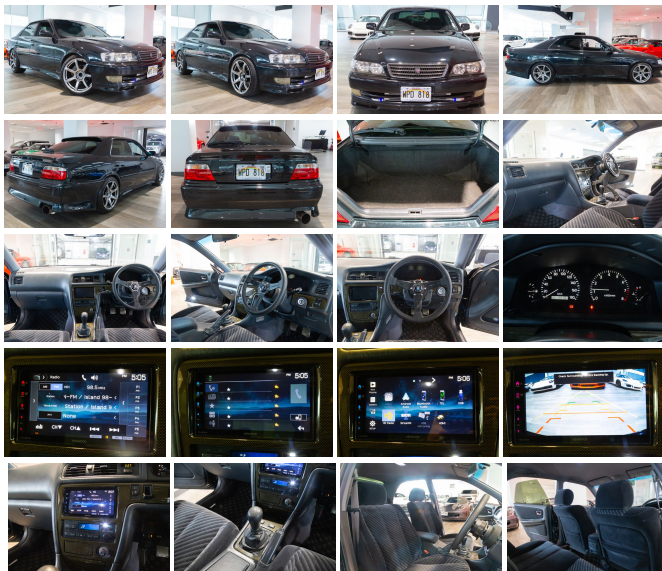

# 1996 Toyota JZX100 (SALE) CHASER

View this car on our website at [autosourcehawaii.com/7309665/ebrochure](http://autosourcehawaii.com/7309665/ebrochure)

Our Price **\$34,995**

Retail Value **\$41,995**

Prepare to be captivated by the rare and exceptional 1996 Scion JZX100 Chaser, a classic beauty that exudes sophistication and power. With only 70,000 miles on the odometer, this stunning vehicle is a prized find for enthusiasts and collectors alike, offering an unrivaled driving experience that is both thrilling and refined.

The Chaser's sleek black exterior is a statement of timeless elegance. Its paintwork, in the deepest of blacks, is like a moonless night sky, enchanting and mysterious, drawing you closer with its magnetic allure. The body lines are a masterclass in design, flowing effortlessly from front to rear, hinting at the vehicle's performance pedigree and the sheer excitement that awaits behind the wheel.

Every detail of this vehicle has been thoughtfully considered to enhance your driving pleasure. From the tactile feel of the controls to the intuitive layout of the dashboard, the Chaser is a car that connects with you on every level. It invites you to take the wheel, to become one with the machine, and to experience the pure joy of motoring in its most