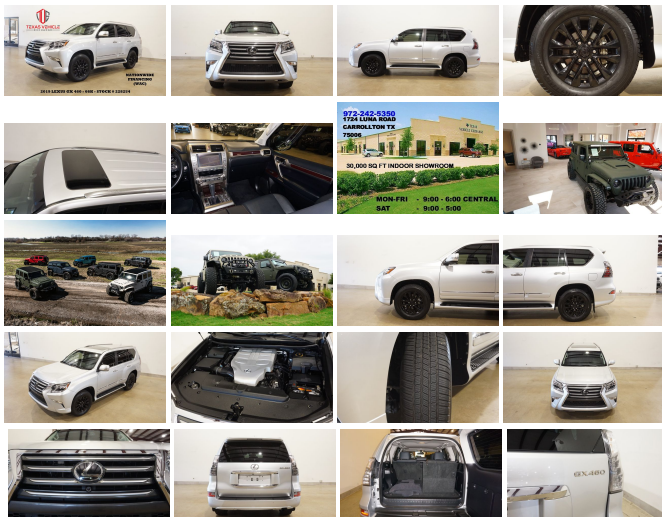

2019 Lexus GX 460 Luxury ROOF,NAV,F. CAM,MARK LEVINSON,3RD ROW,66K

View this car on our website at tveauto.com/7309585/ebrochure

Our Price **\$38,900**

Specifications:

Year:	2019
VIN:	JTJMM7FX6K5228254
Make:	Lexus
Stock:	228254
Model/Trim:	GX 460 Luxury ROOF,NAV,F. CAM,MARK LEVINSON,3RD ROW,66K
Condition:	Pre-Owned
Body:	SUV
Exterior:	[1J4] Silver Lining Metallic
Engine:	4.6L V8 301hp 329ft. lbs.
Interior:	Black w/Mahogany Trim Leather
Transmission:	6-Speed Automatic w/Sequential Shift Mode
Mileage:	66,434
Drivetrain:	All Wheel Drive
Economy:	City 15 / Highway 18

NATION WIDE FINANCING

SUBMIT CREDIT APP WWW.TVEAUTO.COM

OR CALL 972-242-5350

2019 LEXUS GX 460 4WD, 4.6L V8 ENGINE, AUTOMATIC TRANSMISSION, ONLY 66K, SILVER LINING METALLIC W/BLACK LEATHER INTERIOR, CARFAX REPORTS 2 OWNERS NO ACCIDENTS, APPEARS TO BE A NON-SMOKER, PUSH BUTTON START, FOGLIGHTS, FRONT & REAR PARK DISTANCE SENSORS, SUNROOF, NAVIGATION, BACK-UP CAMERA, FRONT & SIDE VIEW CAMERA, BACK-UP CAMERA, LIGHTED RUNNING BOARDS, POWER