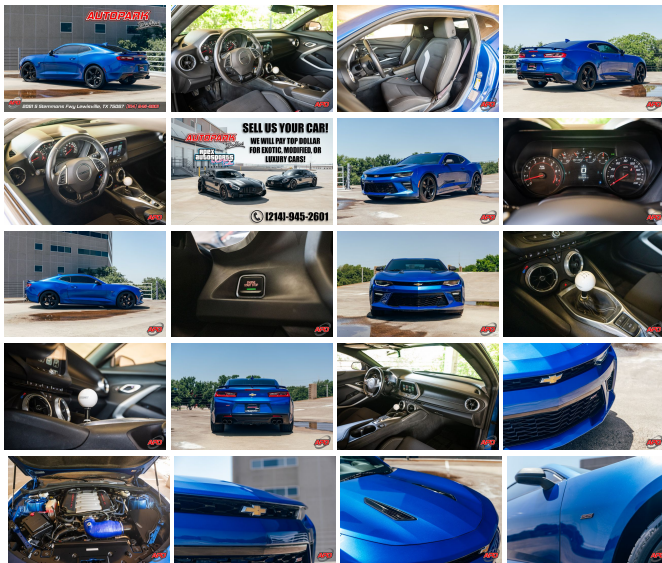

2017 Chevrolet Camaro SS

View this car on our website at autoparkdallas.com/7309545/ebrochure

Website Price **\$33,995**

Specifications:

Year:	2017
VIN:	1G1FE1R71H0156988
Make:	Chevrolet
Stock:	1964
Model/Trim:	Camaro SS
Condition:	Pre-Owned
Body:	Coupe
Exterior:	[GD1] Hyper Blue Metallic
Engine:	6.2L V8 455hp 455ft. lbs.
Interior:	Jet Black Cloth
Transmission:	6-Speed Manual
Mileage:	60,324
Drivetrain:	Rear Wheel Drive
Economy:	City 16 / Highway 25

2017 Chevrolet Camaro SS

Auto Park Dallas - (214) 945-2601 - View this car on our website at autoparkdallas.com/7309545/ebrochure

Vehicle History Report : as Of 06/02/2024

CARFAX

Snapshot

2017 CHEVROLET CAMARO 1SS

Damage reported: minor damage

MINOR MODERATE SEVERE

19 Service history records

CARFAX 1-Owner vehicle

Personal vehicle

60,324 Last reported odometer reading

FREE CARFAX Report

See the full CARFAX Report for additional information

Exterior

- Exhaust: dual tip- Front bumper color: body-color- Mirror color: body-color
- Rear spoiler: wing- Daytime running lights: LED- Side mirror adjustments: power
- Run flat tires- Tire Pressure Monitoring System- Wheels: painted aluminum alloy
- Front wipers: variable intermittent- Power windows: safety reverse
- Window defogger: rear